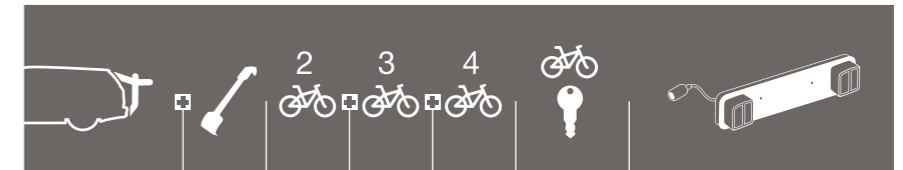

MERCEDES BENZ

A-Klasse	5-dr Hatchback 98-00	FreeWay 968		✓	✓			Lock 538	Lightboard 976 recommended
A-Klasse	5-dr Hatchback 01-03	FreeWay 968		✓	✓			Lock 538	Lightboard 976 recommended
A-Klasse (W169)	3/5-dr Hatchback 04-11	FreeWay 968		✓	✓			Lock 538	Lightboard 976 recommended
A-Klasse (W169)	3/5-dr Hatchback 04-11	BackPac 973	973-18	✓		973-23			Not needed
A-Klasse (W169)	3/5-dr Hatchback 04-11	ClipOn 9104		✓	✓			Lock 538	Lightboard 976 recommended