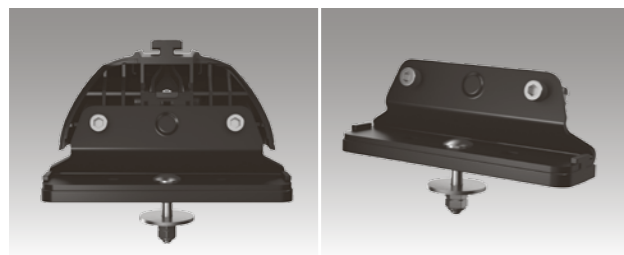

SPECIFICATIONS

Fits only 751 and 753 feet

Thule ProBar

The load bar with a unique tri-slot design for fitting of multiple accessories

SPECIFICATIONS

Available in six lengths: see below

FEATURES

■ The tri-slot design gives great flexibility and opens up the possibility of combining a range of different load accessories that can be used independently of each other or together. ■ In the top track, you can for example fit the Thule Load Stop, Thule Ladder Tilt, Thule Ladder Holder etc. You mount each accessory in just a few seconds. Just slide it in and lock in place. ■ In the rear track you can very easily alter between Thule Roller, Thule Foldable Load Stop and Thule Eye bolt. Or let them be mounted together. And you will have the top of the Thule Heavy-Duty Bar free for your load.