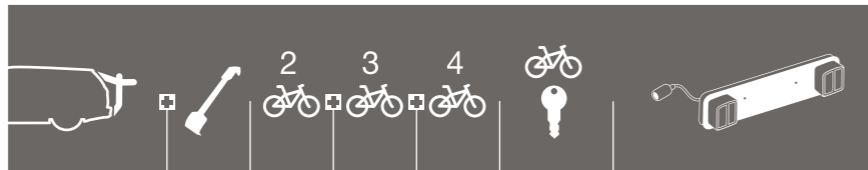

MERCEDES BENZ

A-Klasse (W169)	3/5-dr Hatchback 04-11	ClipOn High 9106		✓		✓	Not needed	
A-Klasse (W169)	5-dr Hatchback 04-11	RaceWay 9910/9920		✓	✓	✓	Lightboard 976 recommended	
B-Klasse (W245)	5-dr Hatchback 05-11	BackPac 973	973-15	✓	973-23	✓	Not needed	
B-Klasse (W245)	5-dr Hatchback 05-11	ClipOn 9104		✓	✓	Lock 538	Lightboard 976 recommended	
B-Klasse (W245)	5-dr Hatchback 05-11	ClipOn High 9106		✓		✓	Not needed	
B-Klasse (W245)	5-dr Hatchback 05-11	FreeWay 968		✓	✓	Lock 538	Lightboard 976 recommended	
B-Klasse (W245)	5-dr Hatchback 05-11	RaceWay 9910/9920		✓	✓	✓	Lightboard 976 recommended	
C-Klasse (W204)	5-dr Estate 07->	ClipOn 9103		✓	✓	Lock 538	Lightboard 976 recommended	
C-Klasse	5-dr Estate 07->	ClipOn High 9105		✓		✓	Not needed	
C-Klasse (W202)	5-dr Estate 93-99	ClipOn 9103		✓	✓	Lock 538	Lightboard 976 recommended	
C-Klasse (W202)	5-dr Estate 93-99	ClipOn High 9105		✓		✓	Not needed	
C-Klasse (W203)	4-dr Sedan 04-06	FreeWay 968		✓	✓	Lock 538	Lightboard 976 recommended	
C-Klasse (W204)	5-dr Estate 07->	BackPac 973	973-15	✓	973-23	✓	Not needed	
C-Klasse (W204)	5-dr Estate 07->	RaceWay 9910/9920		✓	✓	✓	Lightboard 976 recommended	
E-Klasse (W124)	5-dr Estate 85-95	FreeWay 968		✓	✓	Lock 538	Lightboard 976 recommended	
E-Klasse (W212)	4-dr Sedan 09->	RaceWay 9910/9920		✓	✓	✓	Lightboard 976 recommended	
M-Klasse (W163)	5-dr SUV 98-01	FreeWay 968		✓	✓	Lock 538	Lightboard 976 recommended	
M-Klasse (W163)	5-dr SUV 98-01	BackPac 973	973-16	✓	973-23	973-24	✓	Not needed
M-Klasse (W164)	5-dr SUV 05-11	BackPac 973	973-15	✓	973-23	✓	Not needed	
M-Klasse (W164)	5-dr SUV 05-11	ClipOn 9104		✓	✓	Lock 538	Lightboard 976 recommended	
M-Klasse (W164)	5-dr SUV 05-11	ClipOn High 9106		✓		✓	Not needed	
M-Klasse (W164)	5-dr SUV 05-11	FreeWay 968		✓	✓	Lock 538	Lightboard 976 recommended	
M-Klasse (W164)	5-dr SUV 05-11	RaceWay 9910/9920		✓	✓	✓	Lightboard 976 recommended	
R-Klasse (W251)	5-dr Estate 06->	BackPac 973	973-19	✓	973-23	✓	Not needed	
R-Klasse (W251)	5-dr Estate 06->	ClipOn 9104		✓	✓	Lock 538	Lightboard 976 recommended	
R-Klasse (W251)	5-dr Estate 06->	ClipOn High 9106		✓		✓	Not needed	
R-Klasse (W251)	5-dr Estate 06->	FreeWay 968		✓	✓	Lock 538	Lightboard 976 recommended	
Viano	5-dr MPV 04->	BackPac 973	973-18	✓	973-23	973-24	✓	Lightboard 976 recommended
Viano	5-dr MPV 04->	RaceWay 9910/9920		✓	✓	✓	Lightboard 976 recommended	
Vito	4/5-dr MPV 04->	BackPac 973	973-16	✓	973-23	973-24	✓	Lightboard 976 recommended
Vito	4/5-dr MPV 95-03	BackPac 973	973-16	✓	973-23	973-24	✓	Not needed
V-Klasse	5-dr MPV 97-03	BackPac 973	973-16	✓	973-23	✓	Not needed	

MINI

Cooper	3-dr Hatchback 02-06	FreeWay 968		✓	✓	Lock 538	Lightboard 976 recommended
Cooper	3-dr Hatchback 02-06	RaceWay 9910/9920		✓	✓	✓	Lightboard 976 recommended

MITSUBISHI