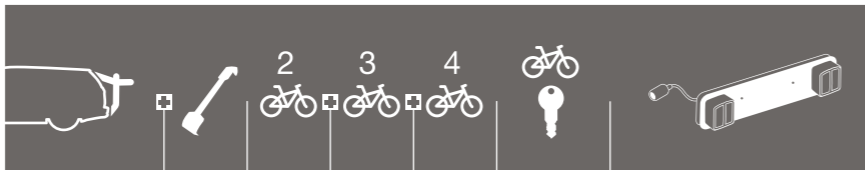

MERCEDES BENZ

A-Klasse	5-dr Hatchback 98-00	FreeWay 968		✓	✓			Lock 538	Lightboard 976 recommended
A-Klasse	5-dr Hatchback 01-03	FreeWay 968		✓	✓			Lock 538	Lightboard 976 recommended
A-Klasse (W169)	3/5-dr Hatchback 04-11	FreeWay 968		✓	✓			Lock 538	Lightboard 976 recommended
A-Klasse (W169)	3/5-dr Hatchback 04-11	BackPac 973	973-18	✓		973-23			Not needed
A-Klasse (W169)	3/5-dr Hatchback 04-11	ClipOn 9104		✓	✓			Lock 538	Lightboard 976 recommended