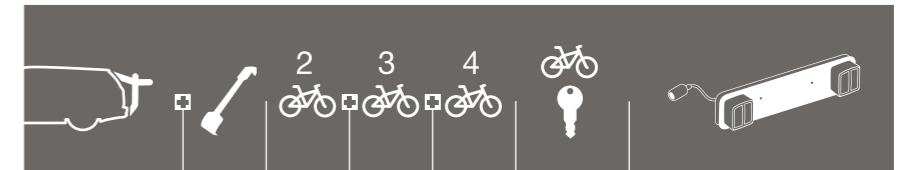

Aerostar	5-dr MPV 90-97	BackPac 973	973-16	✓	973-23	973-24	✓	Not needed
B-max	5-dr MPV 12->	BackPac 973	973-15	✓	973-23		✓	Not needed
B-max	5-dr MPV 12->	ClipOn 9104		✓	✓		Lock 538	Lightboard 976 recommended
B-max	5-dr MPV 12->	ClipOn High 9106		✓			✓	Not needed
B-max	5-dr MPV 12->	RaceWay 9910/9920		✓	✓		✓	Lightboard 976 recommended
C-max Mk II	5-dr MPV 10->	BackPac 973	973-17	✓	973-23		✓	Lightboard 976 recommended
C-max Mk II	5-dr MPV 10->	ClipOn High 9106		✓			✓	Lightboard 976 recommended
C-max Mk II	5-dr MPV 10->	ClipOn 9104		✓	✓		Lock 538	Lightboard 976 recommended
C-max Mk II	5-dr MPV 10->	RaceWay 9910/9920		✓	✓		✓	Lightboard 976 recommended
Grand C-max	5-dr MPV 10->	ClipOn 9104	9111	✓	✓		Lock 538	Lightboard 976 recommended
Grand C-max	5-dr MPV 10->	ClipOn High 9106	9111	✓			✓	Lightboard 976 recommended
Grand C-max	5-dr MPV 10->	BackPac 973	973-15	✓	973-23		✓	Not needed
Escape	5-dr SUV 00-07	ClipOn 9104		✓	✓		Lock 538	Lightboard 976 recommended
Escort	3/5-dr Hatchback 91-99	FreeWay 968		✓	✓		Lock 538	Lightboard 976 recommended
Escort	5-dr Estate 91-99	BackPac 973	973-14	✓	973-23		✓	Not needed
Escort	5-dr Estate 91-99	ClipOn 9104		✓	✓		Lock 538	Lightboard 976 recommended
Escort	5-dr Estate 91-99	ClipOn High 9106		✓			✓	Not needed
Escort	5-dr Estate 91-99	FreeWay 968		✓	✓		Lock 538	Lightboard 976 recommended
Explorer	5-dr SUV 91-93	ClipOn 9104		✓	✓		Lock 538	Lightboard 976 recommended
Explorer	5-dr SUV 91-93	ClipOn High 9106		✓			✓	Not needed
Fiesta	3-dr Hatchback 03-07	ClipOn High 9105		✓			✓	Lightboard 976 recommended
Fiesta	5-dr Hatchback 06-07	ClipOn 9103		✓	✓		Lock 538	Lightboard 976 recommended
Fiesta	3/5-dr Hatchback 90-95	FreeWay 968		✓	✓		Lock 538	Lightboard 976 recommended
Fiesta	3/5-dr Hatchback 96-01	FreeWay 968		✓	✓		Lock 538	Lightboard 976 recommended
Fiesta	5-dr Hatchback 02-05	ClipOn High 9105		✓			✓	Lightboard 976 recommended
Fiesta	5-dr Hatchback 06-07	FreeWay 968		✓	✓		Lock 538	Lightboard 976 recommended
Fiesta	3/5-dr Hatchback 90-95	ClipOn High 9106		✓			✓	Not needed
Fiesta	3/5-dr Hatchback 96-01	ClipOn High 9106		✓			✓	Not needed
Focus	3/5-dr Hatchback 98-04	ClipOn 9103		✓	✓		Lock 538	Lightboard 976 recommended
Focus	3/5-dr Hatchback 98-04	FreeWay 968		✓	✓		Lock 538	Lightboard 976 recommended
Focus	4-dr Sedan 98-04	FreeWay 968		✓	✓		Lock 538	Lightboard 976 recommended
Focus	5-dr Estate 98-04	BackPac 973	973-15	✓	973-23		✓	Not needed
Focus	5-dr Estate 98-04	ClipOn 9104		✓	✓		Lock 538	Lightboard 976 recommended
Focus	5-dr Estate 98-04	ClipOn High 9106		✓			✓	Not needed
Focus	5-dr Estate 98-04	FreeWay 968		✓	✓		Lock 538	Lightboard 976 recommended
Focus	5-dr Estate 98-04	RaceWay 9910/9920		✓	✓		✓	Lightboard 976 recommended
Focus	3/5-dr Hatchback 98-04	ClipOn High 9105		✓			✓	Lightboard 976 recommended
Focus II	5-dr Estate 04-07	BackPac 973	973-15	✓	973-23		✓	Lightboard 976 recommended
Focus II	5-dr Estate 04-07	ClipOn 9104		✓	✓		Lock 538	Lightboard 976 recommended
Focus II	5-dr Estate 04-07	ClipOn High 9106		✓			✓	Lightboard 976 recommended
Focus II	5-dr Estate 04-07	FreeWay 968		✓	✓		Lock 538	Lightboard 976 recommended
Focus II	4-dr Sedan 05-09	FreeWay 968		✓	✓		Lock 538	Lightboard 976 recommended
Focus II	5-dr Estate 08-11	BackPac 973	973-15	✓	973-23		✓	Lightboard 976 recommended
Focus II	5-dr Estate 08-11	ClipOn 9104		✓	✓		Lock 538	Lightboard 976 recommended
Focus II	5-dr Estate 08-11	ClipOn High 9106		✓			✓	Lightboard 976 recommended
Fusion	5-dr Hatchback 02-05	FreeWay 968		✓	✓		Lock 538	Lightboard 976 recommended
Fusion	5-dr Hatchback 06->	FreeWay 968		✓	✓		Lock 538	Lightboard 976 recommended
Fusion	5-dr Hatchback 06->	ClipOn 9104		✓	✓		Lock 538	Lightboard 976 recommended
Fusion	5-dr Hatchback 06->	ClipOn High 9106		✓			✓	Lightboard 976 recommended
Galaxy	5-dr MPV 01-05	BackPac 973	973-16	✓	973-23		✓	Not needed
Galaxy	5-dr MPV 01-05	ClipOn 9104	9111	✓	✓		Lock 538	Lightboard 976 recommended
Galaxy	5-dr MPV 01-05	ClipOn High 9106	9111	✓			✓	Not needed
Galaxy	5-dr MPV 01-05	FreeWay 968		✓	✓		Lock 538	Lightboard 976 recommended
Galaxy	5-dr MPV 95-00	ClipOn 9104	9111	✓	✓		Lock 538	Lightboard 976 recommended
Galaxy	5-dr MPV 95-00	ClipOn High 9106	9111	✓			✓	Not needed
Galaxy	5-dr MPV 95-00	FreeWay 968		✓	✓		Lock 538	Lightboard 976 recommended
Galaxy	5-dr MPV 95-00	BackPac 973	973-16	✓	973-23		✓	Not needed
Ka	3-dr Hatchback 97-08	ClipOn 9103		✓	✓		Lock 538	Lightboard 976 recommended