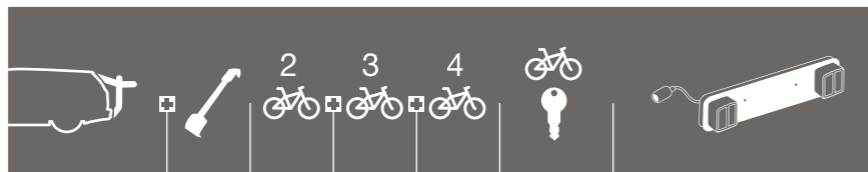

SUZUKI

SX4	5-dr Hatchback 06->	ClipOn High 9105	✓		✓	Not needed	
SX4	5-dr Hatchback 06->	FreeWay 968	✓	✓	Lock 538	Lightboard 976 recommended	
SX4	5-dr Hatchback 06->	RaceWay 9910/9920	✓	✓	✓	Lightboard 976 recommended	
Wagon R+	5-dr MPV 99-03	BackPac 973	973-18	✓	973-23	✓	Not needed
Wagon R+	5-dr MPV 99-03	ClipOn 9104	✓	✓	Lock 538	Lightboard 976 recommended	
Wagon R+	5-dr MPV 99-03	ClipOn High 9106	✓		✓	Not needed	

TOYOTA