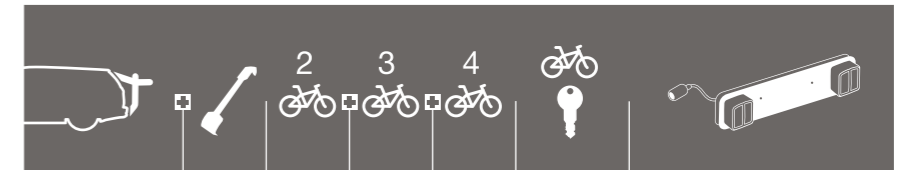

MITSUBISHI

Space Star	5-dr MPV 98-01	ClipOn High 9106		✓		✓	Lightboard 976 recommended	
Space Star	5-dr MPV 02-05	ClipOn 9104		✓	✓	Lock 538	Lightboard 976 recommended	
Space Star	5-dr MPV 02-05	ClipOn High 9106		✓		✓	Lightboard 976 recommended	
Space Star	5-dr MPV 02-05	BackPac 973	973-18	✓	973-23	973-24	✓	Not needed
Space Star	5-dr MPV 02-05	FreeWay 968		✓	✓	Lock 538	Lightboard 976 recommended	
Space Wagon	3-dr MPV 99-05	ClipOn High 9106		✓		✓	Not needed	
Space Wagon	3-dr MPV 99-05	ClipOn 9104		✓	✓	Lock 538	Lightboard 976 recommended	
Space Wagon	5-dr MPV 84-98	BackPac 973	973-14	✓	973-23	973-24	✓	Not needed
Space Wagon	5-dr MPV 84-98	FreeWay 968		✓	✓	Lock 538	Lightboard 976 recommended	
Space Wagon	5-dr MPV 99-03	BackPac 973	973-16	✓	973-23	973-24	✓	Not needed
Space Wagon	5-dr MPV 99-03	FreeWay 968		✓	✓	Lock 538	Lightboard 976 recommended	

NISSAN