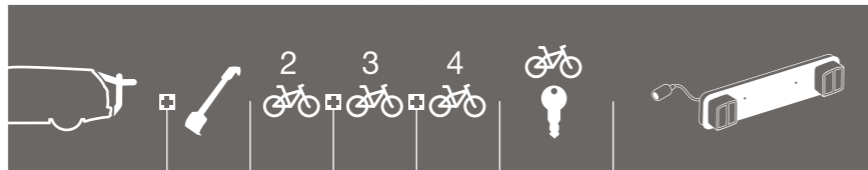

DODGE

Caravan	5-dr MPV 01-04	BackPac 973	973-16	✓	973-23	✓	Not needed
Caravan	5-dr MPV 01-04	ClipOn 9104	9111	✓	✓	Lock 538	Lightboard 976 recommended
Caravan	5-dr MPV 01-04	ClipOn High 9106	9111	✓		✓	Not needed
Caravan	5-dr MPV 05-07	BackPac 973	973-16	✓	973-23	✓	Not needed
Caravan	5-dr MPV 05-07	ClipOn 9104	9111	✓	✓	Lock 538	Lightboard 976 recommended
Caravan	5-dr MPV 05-07	ClipOn High 9106	9111	✓		✓	Not needed
Caravan	5-dr MPV 88-95	ClipOn 9104		✓	✓	Lock 538	Lightboard 976 recommended
Caravan	5-dr MPV 88-95	ClipOn High 9106		✓		✓	Not needed
Caravan	5-dr MPV 96-00	ClipOn 9104	9111	✓	✓	Lock 538	Lightboard 976 recommended
Caravan	5-dr MPV 96-00	ClipOn High 9106	9111	✓		✓	Not needed
Grand Caravan	5-dr MPV 05-07	ClipOn 9104	9111	✓	✓	Lock 538	Lightboard 976 recommended
Grand Caravan	5-dr MPV 05-07	ClipOn High 9106	9111	✓		✓	Not needed
Grand Caravan	5-dr MPV 01-04	BackPac 973	973-16	✓	973-23	✓	Not needed