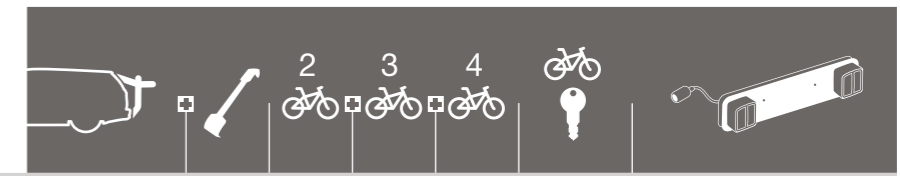

OPEL

Omega	5-dr Estate 94-03	FreeWay 968		✓	✓	Lock 538	Lightboard 976 recommended
Sintra	5-dr MPV 96-99	BackPac 973	973-16	✓	973-23	✓	Not needed
Vectra	5-dr Hatchback 96-01	FreeWay 968		✓	✓	Lock 538	Lightboard 976 recommended
Vectra	5-dr Estate 96-02	BackPac 973	973-18	✓		✓	Not needed
Vectra	5-dr Estate 96-02	ClipOn 9104		✓	✓	Lock 538	Lightboard 976 recommended
Vectra	5-dr Estate 96-02	ClipOn High 9106		✓		✓	Lightboard 976 recommended
Vectra	5-dr Estate 96-02	FreeWay 968		✓	✓	Lock 538	Lightboard 976 recommended
Vectra	5-dr Estate 03-05	ClipOn 9104	9115	✓	✓	Lock 538	Lightboard 976 recommended
Vectra	5-dr Estate 03-05	ClipOn High 9106	9115	✓		✓	Not needed
Vectra	5-dr Estate 03-05	BackPac 973	973-16	✓	973-23	✓	Not needed
Vectra	5-dr Estate 03-08	RaceWay 9910/9920		✓	✓	✓	Lightboard 976 recommended
Vectra	5-dr Estate 06-08	ClipOn 9104	9115	✓	✓	Lock 538	Lightboard 976 recommended
Vectra	5-dr Estate 06-08	ClipOn High 9106	9115	✓		✓	Lightboard 976 recommended
Vectra	5-dr Estate 06-08	BackPac 973	973-16	✓	973-23	✓	Not needed
Vectra	4-dr Sedan 96-01	FreeWay 968		✓	✓	Lock 538	Lightboard 976 recommended
Vectra	4-dr Sedan 02-08	FreeWay 968		✓	✓	Lock 538	Lightboard 976 recommended
Vivaro	4-dr Van 01-06, 07->	BackPac 973	973-18	✓	973-23	✓	Lightboard 976 recommended
Zafira	5-dr MPV 98-02	ClipOn 9104		✓	✓	Lock 538	Lightboard 976 recommended
Zafira	5-dr MPV 98-02	ClipOn High 9106		✓		✓	Lightboard 976 recommended
Zafira	5-dr MPV 98-02	FreeWay 968		✓	✓	Lock 538	Lightboard 976 recommended
Zafira	5-dr MPV 98-02	BackPac 973	973-16	✓	973-23	✓	Not needed
Zafira	5-dr MPV 03-04	ClipOn 9104		✓	✓	Lock 538	Lightboard 976 recommended
Zafira	5-dr MPV 03-04	ClipOn High 9106		✓		✓	Lightboard 976 recommended
Zafira	5-dr MPV 03-04	FreeWay 968		✓	✓	Lock 538	Lightboard 976 recommended
Zafira	5-dr MPV 03-04	BackPac 973	973-16	✓	973-23	✓	Not needed
Zafira Family	5-dr MPV 07-13	BackPac 973	973-16	✓	973-23	✓	Not needed
Zafira Family	5-dr MPV 07-13	ClipOn 9104		✓	✓	Lock 538	Lightboard 976 recommended
Zafira Family	5-dr MPV 07-13	ClipOn High 9106		✓		✓	Lightboard 976 recommended
Zafira Family	5-dr MPV 07-13	FreeWay 968		✓	✓	Lock 538	Lightboard 976 recommended
Zafira Family	5-dr MPV 07-13	RaceWay 9910/9920		✓	✓	✓	Lightboard 976 recommended
Zafira Tourer	5-dr MPV 12->	BackPac 973	973-16	✓		✓	Not needed
Zafira Tourer	5-dr MPV 12->	ClipOn 9104		✓	✓	Lock 538	Lightboard 976 recommended
Zafira Tourer	5-dr MPV 12->	ClipOn High 9106		✓		✓	Not needed
Zafira Tourer	5-dr MPV 12->	RaceWay 9910/9920		✓	✓	✓	Lightboard 976 recommended