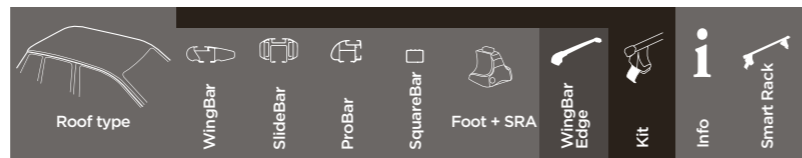

VAUXHALL

Model	Configuration	Roof type	WingBar	SlideBar	ProBar	SquareBar	Foot + SRA	WingBar Edge	Kit	Info	Smart Rack
Monterey	5-dr SUV 93-97	Normal Roof	962	892	392	762	754		1091		
Omega	5-dr Estate 94-03	Roof Rails	961	891	391	761	757				784/794
Omega	4-dr Sedan 94-03	Raingutter				761	951				
Signum	5-dr Estate 03-11	Fixed Points	961	891		761	753	9595	3006	N	
Signum	5-dr Estate 03-08	Flush Rails	961	891		761	753		4010		
Tigra	3-dr Coupe 94-00	Fixed Points	960	891	390	760	751		3081	C	
Vectra	5-dr Hatchback 96-01	Normal Roof	961	891	391	761	754		1003	B	
Vectra	4-dr Sedan 96-01	Normal Roof	961	891	391	761	754		1003	B	
Vectra	5-dr Estate 96-02	Roof Rails	960	891	390	760	757				
Vectra	4-dr Sedan 02-08	Fixed Points	961	891		761	753	9595	3006	N	
Vectra	5-dr Estate 03-08	Fixed Points	961	891		761	753	9595	3006	N	
Vectra	5-dr Estate 03-08	Flush Rails	961	891		761	753	9592	4010	N	
Vectra GTS	5-dr Hatchback 02-05, 06-08	Fixed Points	961	891		761	753	9595	3006	N	
Zafira	5-dr MPV 98-02, 03-04	Roof Rails	961	891	391	761	757	9584		N	784/794
Zafira	5-dr MPV 98-02, 03-04	Fixed Points	960	891	390	760	751		3081	C	
Zafira	5-dr MPV 05-11	Fixed Points	961	891		761	753	9593	3025	N	
Zafira	5-dr MPV 05-06	Flush Rails	961	891		761	753		4010		
Zafira Family	5-dr MPV 07-13	Flush Rails	961	891		761	753	9595	4011	N	
Zafira Tourer	5-dr MPV 12->	Flush Rails	969	892		769	753	9595	4025	N	
Zafira Tourer	5-dr MPV 12->	Fixed Points	961	891		761	753	9595	3090	D, N	

VOLKSWAGEN