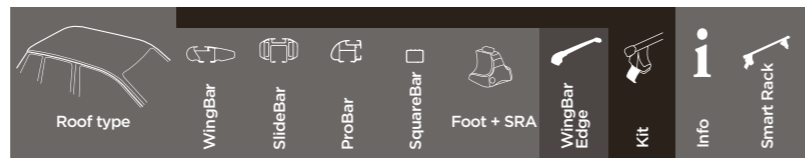

TOYOTA

		Roof type	WingBar	SlideBar	ProBar	SquareBar	Foot + SRA	WingBar Edge	Kit	Info	Smart Rack
Carib	5-dr Estate 07->	Roof Rails	960	891	390	760	757				
Carina	82-87	Raingutter				761	951				
Carina E	5-dr Estate 92-97	Raingutter			390	760	369				
Carina E	5-dr Hatchback 92-97	Raingutter			390	760	369				
Carina E	4-dr Sedan 92-97	Raingutter			390	760	369				
Carina E	5-dr Estate 93-97	Roof Rails	960	891	390	760	775				
Carina E	5-dr Estate 93-97	Roof Rails	960	891	390	760	757				
Carina II	5-dr Estate 88-91	Roof Rails	960	891	390	760	757				
Chaser	84-87, 88-91	Raingutter				762	951				
Corolla	5-dr Hatchback 80-87	Raingutter				761	951				
Corolla	5-dr Estate 88-92	Raingutter				762	952				
Corolla	4-dr Sedan 93-97	Raingutter			390	760	369				
Corolla	5-dr Estate 93-97	Raingutter			390	760	369				
Corolla	5-dr Hatchback 93-97	Normal Roof	961	891	391	761	754		1031		
Corolla	5-dr Estate 93-97, 98-99	Roof Rails	960	891	390	760	757	9581		N	
Corolla	5-dr Estate 98-99	Raingutter			391	761	369				
Corolla	5-dr Estate 98-99	Raingutter			391	761	369				
Corolla	3-dr Hatchback 98-01	Normal Roof				761	754 + 774		1071	C	
Corolla	4-dr Sedan 98-01	Raingutter			391	761	369				
Corolla	5-dr Hatchback 98-02	Normal Roof	961	891	391	761	754		1071	C	
Corolla	5-dr Estate 00-01	Roof Rails	961	891	391	761	775	9581		N	784/794
Corolla	5-dr Estate 00-06	Normal Roof	961	891	391	761	754		1205		
Corolla	5-dr Hatchback 02-06	Normal Roof	961	891	391	761	754		1205		
Corolla	3-dr Hatchback 02-06	Normal Roof				761	754 + 774		1264	B	
Corolla	5-dr Hatchback 06-12	Normal Roof	969	892	391	769	754		1440	C	
Corolla	5-dr Estate 02-06	Roof Rails	960	891	390	760	757	9581		N	
Corolla	4-dr Sedan 02-06	Normal Roof	961	891	391	761	754		1630	D	
Corolla	4-dr Sedan 07->	Normal Roof	961	891	391	761	754		1446	C	
Corolla	5-dr Hatchback 13->	Normal Roof	961	891	391	761	754		1725	D	
Corolla Altis	4-dr Sedan 01-06	Normal Roof	961	891	391	761	754		1630	D	
Corolla Compact	3-dr Hatchback 93-97	Raingutter			390	760	369				
Corolla Compact	5-dr Hatchback 93-97	Raingutter			390	760	369				
Corolla Compact	5-dr Hatchback 98-01	Raingutter			391	761	369				
Corolla Escape	5-dr Estate 88-92	Raingutter				762	952				
Corolla Fielder	5-dr Estate 04-09 (S. AMERICA)	Roof Rails	960	891	390	760	757				
Corolla Fielder	5-dr Estate 06->	Normal Roof	961	891	391	761	754		1411	D	
Corolla Rumion	5-dr Hatchback 07->	Normal Roof	963	893	393	763	754		1482	D	
Corolla Runx	5-dr Hatchback 01-04, 05-06	Normal Roof	961	891	391	761	754		1205		
Corolla Verso	5-dr MPV 02-03	Normal Roof	962	892	392	762	754		1232		
Corolla Verso	5-dr MPV 02-06, 07->	Roof Rails	969	892	391	769	775	9582		N	
Corolla Verso	5-dr MPV 04-08	Normal Roof	962	892	392	762	754		1353	D	
Echo	4-dr Sedan 99-05	Normal Roof	961	891	391	761	754		1187		
Emina	4-dr MPV 92-99	Normal Roof				761	754 + 774		1080		
Emina with twin moon roof	5-dr MPV 92-99	Normal Roof	961	891	391	761	754		1135	C	
Estima	4-dr MPV 90-99	Normal Roof				762	754 + 774		1080		
Estima with twin moon roof	5-dr MPV 90-99	Normal Roof	962	892	392	762	754		1135	C	
Estima	5-dr MPV 00-02, 03-05	Normal Roof	961	891	391	761	754		1165	D	
Estima	5-dr MPV 00-02, 03-05	Roof Rails	961	891	391	761	757				784/794
Estima	5-dr MPV 06->	Normal Roof	969	892	391	769	754		1384		
F-model	5-dr Bus 82-90	Raingutter				762	952				
Funcargo	5-dr MPV 99-05	Normal Roof	962	892	392	762	754		1136	C	
Funcargo	5-dr MPV 99-05	Roof Rails	961	891	391	761	757				784/794
Gracia	5-dr Estate 97->	Roof Rails	963	893	393	763	757				
Granvia	5-dr MPV 95-02	Normal Roof	962	892	392	762	754		1153		
Harrier (MkII)	5-dr SUV 03-09	Normal Roof	969	892	391	769	754		1298	D	
Hi Ace	Van 83-95	Normal Roof			393	763	420				
Hi Ace	Van 83-95	Raingutter				763	952				
Hi Ace	5-dr Van 96-06, 07->	Fixed Points	962	892		762	753		3043		
Hi Ace	5-dr MPV 04->	Raingutter				763	951