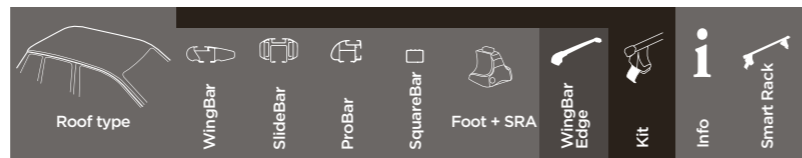

HYUNDAI

		Roof type	WingBar	SlideBar	ProBar	SquareBar	Foot + SRA	WingBar Edge	Kit	Info	Smart Rack
Accent	5-dr Hatchback 12->	Fixed Points	961	891		761	753	9592	3068	N	
Atos	5-dr Hatchback 98-03	Roof Rails	960	891	390	760	757				
Avante	5-dr Estate 96->	Roof Rails	960	891	390	760	757				
Avante	5-dr Hatchback 00-02, 03-06	Normal Roof	961	891	391	761	754		1221	C	
Avante	4-dr Sedan 00-02, 03-06	Normal Roof	961	891	391	761	754		1221	C	
Avante	4-dr Sedan 06-10	Normal Roof	969	892	391	769	754		1434	D	
Avante	4-dr Sedan 11->	Normal Roof	962	892	392	762	754		1654	C	
Azera	4-dr Sedan 06-10	Normal Roof	962	892	392	762	754		1414		
Azera	4-dr Sedan 11->	Normal Roof	962	892	392	762	754		1655	C	
CoupÉ	2-dr Coupe 97-00	Normal Roof				761	754 + 774		1060		
Elantra	5-dr Estate 96-99	Normal Roof	961	891	391	761	754		1031		
Elantra	5-dr Hatchback 96-99	Normal Roof	961	891	391	761	754		1031		
Elantra	4-dr Sedan 96-99	Normal Roof	961	891	391	761	754		1031		
Elantra	5-dr Estate 96-99	Roof Rails	960	891	390	760	757				
Elantra	5-dr Hatchback 00-02, 03-06	Normal Roof	961	891	391	761	754		1221	C	
Elantra	4-dr Sedan 00-02, 03-06	Normal Roof	961	891	391	761	754		1221	C	
Elantra	4-dr Sedan 06-10	Normal Roof	969	892	391	769	754		1434	D	
Elantra	4-dr Sedan 11->	Normal Roof	962	892	392	762	754		1654	C	
FC	5-dr MPV 01->	Roof Rails	960	891	390	760	757				
Galloper	3-dr SUV 99-03	Raingutter				763	952				
Galloper	5-dr SUV 99-03	Raingutter				763	952				
Genesis	4-dr Sedan 08->	Normal Roof	969	892	391	769	754		1488	B	
Getz	3-dr Hatchback 02-04, 05-11	Normal Roof				761	754 + 774		1281	C	
Getz	5-dr Hatchback 02-04, 05-11	Normal Roof	961	891	391	761	754		1281		
Getz Cross	5-dr Hatchback 06->	Roof Rails	960	891	390	760	757				
Grandeur	4-dr Sedan 05-10	Normal Roof	962	892	392	762	754		1414		
Grandeur	4-dr Sedan 11->	Normal Roof	962	892	392	762	754		1655	C	
H-1	5-dr Van 97-07	Fixed Points	962	893		762	753		3121	K	
H-1	5-dr Bus 97-07	Roof Rails	960	891	390	760	757				
H-1	5-dr Van 08->	Roof Rails	962	892	392	762	775				
H-1, with dual sliding doors	5-dr Van 08->	Normal Roof	963	893	393	763	754		1475	D	
HB20	5-dr Hatchback 12->	Normal Roof	969	892	391	769	754		1717	C	
HB20	5-dr Hatchback 12->	Roof Rails	961	891	391	761	757	9582		N	784/794
HB20 S	4-dr Sedan 12->	Normal Roof	969	892	391	769	754		1717	C	
i10	5-dr Hatchback 08->	Normal Roof	961	891	391	761	754		1471	C	
i20	3-dr Hatchback 09->	Normal Roof				761	754 + 774		1514	C	
i20	5-dr Hatchback 09->	Normal Roof	961	891	391	761	754		1514	D	
i25	4-dr Sedan 11->	Normal Roof	969	892	391	769	754		1657	C	
i25	5-dr Hatchback 12->	Fixed Points	961	891		761	753	9592	3068	N	
i30	5-dr Hatchback 07-11	Fixed Points	961	891		761	753	9594	3061	N	
i30	5-dr Hatchback 12->	Fixed Points	961	891		761	753	9592	3119	N	
i30 with glass roof	5-dr Hatchback 12->	Normal Roof	969	892	391	769	754		1695	D	
i30 CW	5-dr Estate 07-11	Normal Roof	969	892	391	769	754		1478	C	
i30 CW	5-dr Estate 07-11	Roof Rails	960	891	390	760	757	9581		N	
i30 SW	5-dr Estate 12->	Fixed Points	961	891		761	753	9592	3120	N	
i40	5-dr Estate 11->	Fixed Points	961	891		761	753	9595	3107	N	
i40	4-dr Sedan 12->	Normal Roof	962	892	392	762	754		1694	D	
i45	4-dr Sedan 10->	Normal Roof	962	892	392	762	754		1577	D	
iLoad	5-dr Van 08->	Roof Rails	962	892	392	762	775				
iLoad, with dual sliding doors	5-dr Van 08->	Normal Roof	963	893	393	763	754		1475	D	
iMax	5-dr Bus 08->	Roof Rails	962	892	392	762	775				
iMax, with dual sliding doors	5-dr Bus 08->	Normal Roof	963	893	393	763	754		1475	D	
ix20	5-dr Hatchback 10->	Normal Roof	969	892	391	769	754		1584	C	
ix35	5-dr SUV 10->	Flush Rails	961	891		761	753	9592	4009	N	
ix35	5-dr SUV 10->	Normal Roof	962	892	392	762	754		1601	C	
ix35	5-dr SUV 10->	Roof Rails	961	891	391	761	757				784/794
ix55	5-dr SUV 08->	Roof Rails	969	892	391	769	775				785/795
JM	5-dr SUV 04->	Normal Roof	962	892	392	762	754		1361		
JM	5-dr SUV 04->	Roof Rails	961	891	391	761	757				784/794