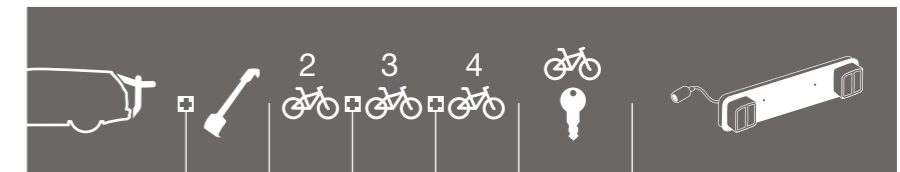

HYUNDAI

Getz	3/5-dr Hatchback 02-05	ClipOn High 9105		✓		✓	Not needed
Getz	3/5-dr Hatchback 05-11	ClipOn 9103	9115	✓	✓	Lock 538	Lightboard 976 recommended
Getz	3/5-dr Hatchback 05-11	ClipOn High 9105	9115	✓		✓	Not needed
H1	4-dr Van 08->	BackPac 973	973-16	✓	973-23	✓	Not needed
i10	5-dr Hatchback 09-13	ClipOn 9103	9115	✓	✓	Lock 538	Lightboard 976 recommended
i10	5-dr Hatchback 09-13	ClipOn High 9105	9115	✓		✓	Lightboard 976 recommended
i10	5-dr Hatchback 08-13	RaceWay 9910/9920		✓	✓	✓	Lightboard 976 recommended
i20	5-dr Hatchback 09->	RaceWay 9910/9920		✓	✓	✓	Lightboard 976 recommended
i30	5-dr Hatchback 07-11	RaceWay 9910/9920		✓	✓	✓	Lightboard 976 recommended
i30	5-dr Estate 07-11	RaceWay 9910/9920		✓	✓	✓	Lightboard 976 recommended
Matrix	5-dr MPV 01->	BackPac 973	973-16	✓	973-23	✓	Lightboard 976 recommended
Matrix	5-dr MPV 01->	ClipOn 9104		✓	✓	Lock 538	Lightboard 976 recommended
Matrix	5-dr MPV 01->	ClipOn High 9106		✓		✓	Not needed
Matrix	5-dr MPV 01->	FreeWay 968		✓	✓	Lock 538	Lightboard 976 recommended
Santa Fé	5-dr SUV 00-03	ClipOn 9104		✓	✓	Lock 538	Lightboard 976 recommended
Santa Fé	5-dr SUV 00-03	FreeWay 968		✓	✓	Lock 538	Lightboard 976 recommended
Santa Fé	5-dr SUV 04-05	ClipOn 9104		✓	✓	Lock 538	Lightboard 976 recommended
Santa Fé	5-dr SUV 04-05	FreeWay 968		✓	✓	Lock 538	Lightboard 976 recommended
Santa Fé	5-dr SUV 06-09	BackPac 973	973-16	✓	973-23	973-24	✓
Santa Fé	5-dr SUV 06-09	ClipOn 9104		✓	✓	Lock 538	Lightboard 976 recommended
Santa Fé	5-dr SUV 06-09	ClipOn High 9106		✓		✓	Not needed
Santa Fé	5-dr SUV 06-09	FreeWay 968		✓	✓	Lock 538	Lightboard 976 recommended
Sonata	4-dr Sedan 01-04	FreeWay 968		✓	✓	Lock 538	Lightboard 976 recommended
Sonata	4-dr Sedan 94-00	FreeWay 968		✓	✓	Lock 538	Lightboard 976 recommended
Starex	4-dr Van 08->	BackPac 973	973-16	✓	973-23	✓	Not needed
Terracan	5-dr SUV 01-03	ClipOn 9104		✓	✓	Lock 538	Lightboard 976 recommended
Terracan	5-dr SUV 01-03	FreeWay 968		✓	✓	Lock 538	Lightboard 976 recommended
Terracan	5-dr SUV 01-03	ClipOn High 9106		✓		✓	Not needed
Trajet	5-dr MPV 00-08	BackPac 973	973-18	✓	973-23	973-24	✓
Tucson	5-dr SUV 04->	ClipOn 9104		✓	✓	Lock 538	Lightboard 976 recommended
Tucson	5-dr SUV 04->	ClipOn High 9106		✓		✓	Not needed

JEEP