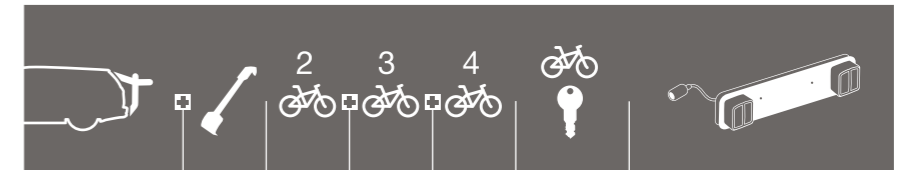

DODGE

Caravan	5-dr MPV 01-04	BackPac 973	973-16	✓	973-23	✓	Not needed
Caravan	5-dr MPV 01-04	ClipOn 9104	9111	✓	✓	Lock 538	Lightboard 976 recommended
Caravan	5-dr MPV 01-04	ClipOn High 9106	9111	✓		✓	Not needed
Caravan	5-dr MPV 05-07	BackPac 973	973-16	✓	973-23	✓	Not needed
Caravan	5-dr MPV 05-07	ClipOn 9104	9111	✓	✓	Lock 538	Lightboard 976 recommended
Caravan	5-dr MPV 05-07	ClipOn High 9106	9111	✓		✓	Not needed
Caravan	5-dr MPV 88-95	ClipOn 9104		✓	✓	Lock 538	Lightboard 976 recommended
Caravan	5-dr MPV 88-95	ClipOn High 9106		✓		✓	Not needed
Caravan	5-dr MPV 96-00	ClipOn 9104	9111	✓	✓	Lock 538	Lightboard 976 recommended
Caravan	5-dr MPV 96-00	ClipOn High 9106	9111	✓		✓	Not needed
Grand Caravan	5-dr MPV 05-07	ClipOn 9104	9111	✓	✓	Lock 538	Lightboard 976 recommended
Grand Caravan	5-dr MPV 05-07	ClipOn High 9106	9111	✓		✓	Not needed
Grand Caravan	5-dr MPV 01-04	BackPac 973	973-16	✓	973-23	✓	Not needed