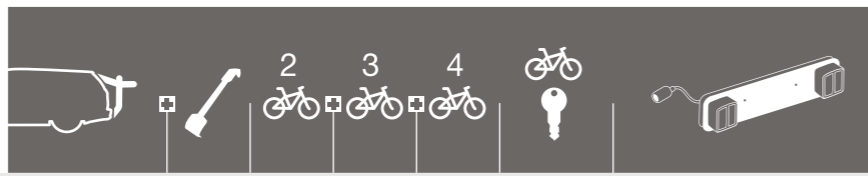

NISSAN

Sunny	3/5-dr Hatchback 95-99	ClipOn High 9105	9111	✓	✓	✓	Not needed
Terrano (WD21)	3/5-dr SUV 88-96	BackPac 973	973-16	✓	973-23	✓	Not needed
Terrano (WD21)	3/5-dr SUV 88-96	ClipOn 9104		✓	✓	Lock 538	Lightboard 976 recommended
X-trail	5-dr SUV 01-03	ClipOn 9104		✓	✓	Lock 538	Lightboard 976 recommended
X-trail	5-dr SUV 01-03	ClipOn High 9106		✓		✓	Lightboard 976 recommended
X-trail	5-dr SUV 01-03	FreeWay 968		✓	✓	Lock 538	Lightboard 976 recommended
X-trail	5-dr SUV 04-06	ClipOn 9104		✓	✓	Lock 538	Lightboard 976 recommended
X-trail	5-dr SUV 04-06	ClipOn High 9106		✓		✓	Lightboard 976 recommended
X-trail	5-dr SUV 04-06	FreeWay 968		✓	✓	Lock 538	Lightboard 976 recommended

OPEL