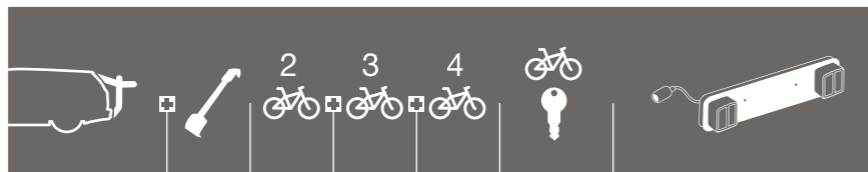

FORD

Ka	3-dr Hatchback 97-08	ClipOn High 9105		✓		✓	Not needed
Ka	3-dr Hatchback 97-08	FreeWay 968		✓	✓	Lock 538	Lightboard 976 recommended
Ka	3-dr Hatchback 08->	ClipOn 9103	9115	✓	✓	Lock 538	Lightboard 976 recommended
Maverick	5-dr SUV 01-07	ClipOn 9104		✓	✓	Lock 538	Lightboard 976 recommended
Maverick	5-dr SUV 01-07	ClipOn High 9106		✓		✓	Not needed
Maverick	5-dr SUV 01-07	FreeWay 968		✓	✓	Lock 538	Lightboard 976 recommended
Maverick	5-dr SUV 01-07	BackPac 973	973-16	✓	973-23	✓	Not needed
Mondeo	4-dr Sedan 01-03	FreeWay 968		✓	✓	Lock 538	Lightboard 976 recommended
Mondeo	5-dr Estate 01-03	ClipOn 9104		✓	✓	Lock 538	Lightboard 976 recommended
Mondeo	5-dr Estate 01-03	ClipOn High 9106		✓		✓	Lightboard 976 recommended
Mondeo	5-dr Estate 01-03	FreeWay 968		✓	✓	Lock 538	Lightboard 976 recommended
Mondeo	5-dr Estate 93-00	BackPac 973	973-16	✓	973-23	✓	Not needed
Mondeo	5-dr Estate 93-00	ClipOn 9104		✓	✓	Lock 538	Lightboard 976 recommended
Mondeo	5-dr Estate 93-00	ClipOn High 9106		✓		✓	Not needed
Mondeo	5-dr Estate 93-00	FreeWay 968		✓	✓	Lock 538	Lightboard 976 recommended
Mondeo	5-dr Hatchback 93-00	FreeWay 968		✓	✓	Lock 538	Lightboard 976 recommended
Scorpio	4-dr Sedan 85-94	FreeWay 968		✓	✓	Lock 538	Lightboard 976 recommended
Scorpio	5-dr Estate 85-94	ClipOn 9103		✓	✓	Lock 538	Lightboard 976 recommended
Scorpio	5-dr Estate 85-94	FreeWay 968		✓	✓	Lock 538	Lightboard 976 recommended
Scorpio	4-dr Sedan 95-98	FreeWay 968		✓	✓	Lock 538	Lightboard 976 recommended
Scorpio	5-dr Estate 95-98	BackPac 973	973-16	✓	973-23	✓	Not needed
Scorpio	5-dr Estate 95-98	ClipOn 9103		✓	✓	Lock 538	Lightboard 976 recommended
Scorpio	5-dr Estate 95-98	FreeWay 968		✓	✓	Lock 538	Lightboard 976 recommended
Scorpio	5-dr Estate 85-94	ClipOn High 9105		✓		✓	Not needed
Scorpio	5-dr Estate 95-98	ClipOn High 9105		✓		✓	Not needed
Sierra	5-dr Estate 84-94	ClipOn 9103		✓	✓	Lock 538	Lightboard 976 recommended
Sierra	5-dr Estate 84-94	ClipOn High 9105		✓		✓	Lightboard 976 recommended
Windstar	5-dr MPV 95-97	BackPac 973	973-15	✓	973-23	✓	Not needed
Windstar	5-dr MPV 95-97	ClipOn High 9106	9111	✓		✓	Not needed
Windstar	5-dr MPV 95-97	ClipOn 9104	9111	✓	✓	Lock 538	Lightboard 976 recommended

HONDA