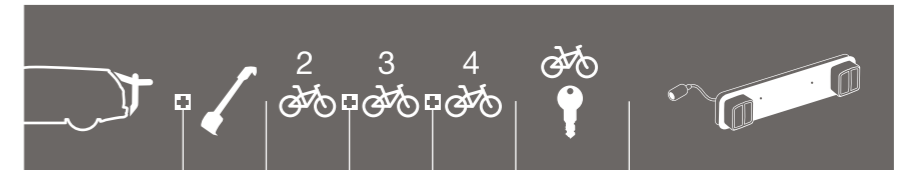

Alto	5-dr Hatchback 02-05	ClipOn 9103		✓	✓	Lock 538	Lightboard 976 recommended
Alto	3/5-dr Hatchback 94-01	ClipOn 9103		✓	✓	Lock 538	Lightboard 976 recommended
Alto	3/5-dr Hatchback 94-01	ClipOn High 9105		✓		✓	Not needed
Baleno	5-dr Estate 95-98	ClipOn 9103		✓	✓	Lock 538	Lightboard 976 recommended
Baleno	5-dr Estate 95-98	ClipOn High 9105		✓		✓	Not needed
Baleno	5-dr Estate 95-02	FreeWay 968		✓	✓	Lock 538	Lightboard 976 recommended
Baleno	5-dr Estate 99-02	ClipOn 9103		✓	✓	Lock 538	Lightboard 976 recommended
Baleno	5-dr Estate 99-02	ClipOn High 9105		✓		✓	Not needed
Ignis	3/5-dr Hatchback 00-03	ClipOn 9103		✓	✓	Lock 538	Lightboard 976 recommended
Ignis	3/5-dr Hatchback 00-03	ClipOn High 9105		✓		✓	Lightboard 976 recommended
Ignis	3/5-dr Hatchback 00-03	FreeWay 968		✓	✓	Lock 538	Lightboard 976 recommended
Liana	5-dr Hatchback 01-03	ClipOn 9104		✓	✓	Lock 538	Lightboard 976 recommended
Liana	5-dr Hatchback 01-03	ClipOn High 9106		✓		✓	Not needed
Liana	5-dr Hatchback 01-03	FreeWay 968		✓	✓	Lock 538	Lightboard 976 recommended
Liana	5-dr Hatchback 04-07	ClipOn 9104		✓	✓	Lock 538	Lightboard 976 recommended
Liana	5-dr Hatchback 04-07	ClipOn High 9106		✓		✓	Not needed
Liana	5-dr Hatchback 04-07	FreeWay 968		✓	✓	Lock 538	Lightboard 976 recommended
S-Cross SX4	5-dr SUV 13->	ClipOn 9104		✓	✓	Lock 538	Lightboard 976 recommended
S-Cross SX4	5-dr SUV 13->	RaceWay 9910/9920		✓	✓	✓	Lightboard 976 recommended
Splash	5-dr Hatchback 08->	RaceWay 9910/9920		✓	✓	✓	Lightboard 976 recommended
Swift	3/5-dr Hatchback 05-09	FreeWay 968		✓	✓	Lock 538	Lightboard 976 recommended
Swift	3/5-dr Hatchback 05-09	ClipOn 9103		✓	✓	Lock 538	Lightboard 976 recommended
Swift	3/5-dr Hatchback 05-09	ClipOn High 9105		✓		✓	Not needed
Swift/ Maruti	5-dr Hatchback 05-09	ClipOn 9103		✓	✓	Lock 538	Lightboard 976 recommended
SX4	5-dr Hatchback 06->	ClipOn 9103		✓	✓	Lock 538	Lightboard 976 recommended