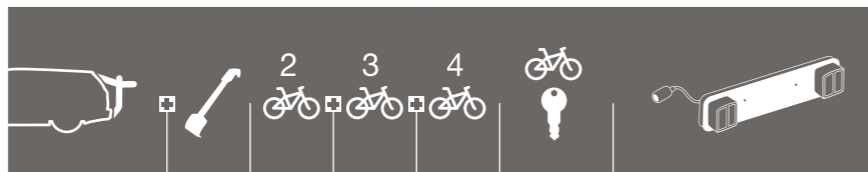

VOLKSWAGEN

Golf II	3/5-dr Hatchback 84-91	ClipOn 9103		✓	✓	Lock 538	Lightboard 976 recommended	
Golf II	3/5-dr Hatchback 84-91	FreeWay 968		✓	✓	Lock 538	Lightboard 976 recommended	
Golf II	3/5-dr Hatchback 84-91	ClipOn High 9105		✓			Not needed	
Golf III	3/5-dr Hatchback 92-97	ClipOn 9103		✓	✓	Lock 538	Lightboard 976 recommended	
Golf III	3/5-dr Hatchback 92-97	ClipOn High 9105		✓			Not needed	
Golf III	3/5-dr Hatchback 92-97	FreeWay 968		✓	✓	Lock 538	Lightboard 976 recommended	
Golf III Variant	5-dr Estate 94-98	ClipOn 9104	9110	✓	✓	Lock 538	Lightboard 976 recommended	
Golf III Variant	5-dr Estate 94-98	ClipOn High 9106	9110	✓			Not needed	
Golf III Variant	5-dr Estate 94-98	FreeWay 968		✓	✓	Lock 538	Lightboard 976 recommended	
Golf III Variant	5-dr Estate 94-98	BackPac 973	973-16	✓	973-23	✓	Not needed	
Golf III	3/5-dr Hatchback 92-97	BackPac 973	973-16	✓	973-23	✓	Not needed	
Golf IV	3/5-dr Hatchback 98-03	BackPac 973	973-14	✓	973-23	✓	Not needed	
Golf IV	3/5-dr Hatchback 98-03	ClipOn 9103		✓	✓	Lock 538	Lightboard 976 recommended	
Golf IV	3/5-dr Hatchback 98-03	ClipOn High 9105		✓			Not needed	
Golf IV	3/5-dr Hatchback 98-03	FreeWay 968		✓	✓	Lock 538	Lightboard 976 recommended	
Golf IV Variant	5-dr Estate 99-06	BackPac 973	973-18	✓	973-23	✓	Not needed	
Golf IV Variant	5-dr Estate 99-06	ClipOn 9104		✓	✓	Lock 538	Lightboard 976 recommended	
Golf IV Variant	5-dr Estate 99-06	ClipOn High 9106		✓			Not needed	
Golf IV Variant	5-dr Estate 99-06	FreeWay 968		✓	✓	Lock 538	Lightboard 976 recommended	
Golf V	3/5-dr Hatchback 04-08	BackPac 973	973-15	✓	973-23	✓	Not needed	
Golf V	3/5-dr Hatchback 04-08	ClipOn 9103	9115	✓	✓	Lock 538	Lightboard 976 recommended	
Golf V	3/5-dr Hatchback 04-08	ClipOn High 9105	9115	✓			Not needed	
Golf V	3/5-dr Hatchback 04-08	RaceWay 9910/9920		✓	✓	✓	Lightboard 976 recommended	
Golf V Variant	5-dr Estate 07-08	BackPac 973	973-15	✓	973-23	✓	Not needed	
Golf V Variant	5-dr Estate 07-08	ClipOn High 9106	9115	✓			Not needed	
Golf V Variant	5-dr Estate 07-08	ClipOn 9104	9115	✓	✓	Lock 538	Lightboard 976 recommended	
Golf VI	3/5-dr Hatchback 08-12	BackPac 973	973-15	✓			Not needed	
Golf VI	3/5-dr Hatchback 08-12	ClipOn 9103	9115	✓	✓	Lock 538	Lightboard 976 recommended	
Golf VI	3/5-dr Hatchback 08-12	ClipOn High 9105	9115	✓			Not needed	
Golf VI	3/5-dr Hatchback 08-12	RaceWay 9910/9920		✓	✓	✓	Lightboard 976 recommended	
Golf VI Variant	5-dr Estate 10-12	BackPac 973	973-15	✓			Not needed	
Golf VI Variant	5-dr Estate 10-12	ClipOn 9104	9115	✓	✓	Lock 538	Lightboard 976 recommended	
Golf VI Variant	5-dr Estate 10-12	ClipOn High 9106	9115	✓			Not needed	
Golf VI Variant	5-dr Estate 10-12	RaceWay 9910/9920		✓	✓	✓	Lightboard 976 recommended	
Golf VII	3/5-dr Hatchback 13->	BackPac 973	973-15	✓			Not needed	
Golf VII	3/5-dr Hatchback 13->	ClipOn 9103	9115	✓	✓	Lock 538	Lightboard 976 recommended	
Golf VII	3/5-dr Hatchback 13->	ClipOn High 9105	9115	✓			Not needed	
Golf VII	3/5-dr Hatchback 13->	RaceWay 9910/9920		✓	✓	✓	Lightboard 976 recommended	
Golf VII Variant/ Sport Combi	5-dr Estate 13->	BackPac 973	973-15	✓	✓	✓	Not needed	
Golf VII Variant/ Sport Combi	5-dr Estate 13->	ClipOn 9103	9115	✓	✓	Lock 538	Lightboard 976 recommended	
Golf VII Variant/ Sport Combi	5-dr Estate 13->	ClipOn High 9105	9915	✓			Not needed	
Golf VII Variant/ Sport Combi	5-dr Estate 13->	RaceWay 9910/9920		✓	✓	✓	Lightboard 976 recommended	
Golf Plus	5-dr Hatchback 05-08	BackPac 973	973-15	✓	973-23	✓	Not needed	
Golf Plus	5-dr Hatchback 05-08	ClipOn 9104		✓	✓	Lock 538	Lightboard 976 recommended	
Golf Plus	5-dr Hatchback 05-08	ClipOn High 9106		✓			Not needed	
Golf Plus	5-dr Hatchback 05-08	FreeWay 968		✓	✓	Lock 538	Lightboard 976 recommended	
Golf Plus	5-dr Hatchback 09->	BackPac 973	973-15	✓	973-23	✓	Not needed	
Golf Plus	5-dr Hatchback 09->	ClipOn 9104		✓	✓	Lock 538	Lightboard 976 recommended	
Golf Plus	5-dr Hatchback 09->	ClipOn High 9106		✓			Not needed	
Golf Plus	5-dr Hatchback 09->	FreeWay 968		✓	✓	Lock 538	Lightboard 976 recommended	
Golf Plus	5-dr Hatchback 09->	RaceWay 9910/9920		✓	✓	✓	Lightboard 976 recommended	
Jetta	4-dr Sedan 11->	RaceWay 9910/9920		✓	✓	✓	Lightboard 976 recommended	
Lupo	3-dr Hatchback 97-05	ClipOn 9103		✓	✓	Lock 538	Lightboard 976 recommended	
Lupo	3-dr Hatchback 97-05	ClipOn High 9105		✓			Not needed	
Lupo	3-dr Hatchback 97-05	FreeWay 968		✓	✓	Lock 538	Lightboard 976 recommended	
Multivan	4-dr Bus 03-09	RaceWay 9910/9920		✓	✓	✓	Lightboard 976 recommended	
Multivan	(T5) 4-dr MPV 03->	BackPac 973	973-18	✓	973-23	973-24	✓	Not needed
Panamerica	4-dr MPV 09->	BackPac 973	973-18	✓	973-23	973-24	✓	Not needed
Passat	4-dr Sedan 88-96	FreeWay 968		✓	✓	Lock 538	Lightboard 976 recommended