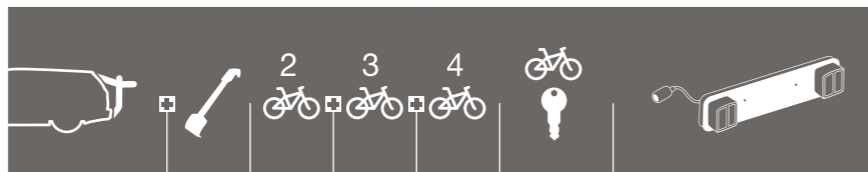

PEUGEOT

307 SW	5-dr Estate 02-04	ClipOn High 9106	✓		✓	Not needed	
307 SW	5-dr Estate 02-04	FreeWay 968	✓	✓	Lock 538	Lightboard 976 recommended	
307 SW	5-dr Estate 05-08	BackPac 973	973-15	✓	973-23	✓	Not needed
307 SW	5-dr Estate 05-08	ClipOn 9104	✓	✓	Lock 538	Lightboard 976 recommended	
307 SW	5-dr Estate 05-08	ClipOn High 9106	✓		✓	Not needed	
307 SW	5-dr Estate 05-08	FreeWay 968	✓	✓	Lock 538	Lightboard 976 recommended	
308 CC	2-dr Coupe 10->	RaceWay 9910	✓		✓	Lightboard 976 recommended	
308	3-5dr Hatchback 07-13	ClipOn 9103	✓	✓	Lock 538	Lightboard 976 recommended	
308	3-5dr Hatchback 07-13	ClipOn High 9105	✓		✓	Not needed	
308 SW	5-dr Estate 08->	ClipOn 9104	✓	✓	Lock 538	Lightboard 976 recommended	
308 SW	5-dr Estate 08->	ClipOn High 9106	✓		✓	Not needed	
308 SW	5-dr Estate 08->	RaceWay 9910/9920	✓	✓	✓	Lightboard 976 recommended	
405	5-dr Estate 89-97	BackPac 973	973-16	✓	973-23	✓	Not needed
406	4-dr Sedan 96-04	FreeWay 968	✓	✓	Lock 538	Lightboard 976 recommended	
406	4-dr Sedan 96-04	RaceWay 9910/9920	✓	✓	✓	Lightboard 976 recommended	
407 SW	5-dr Estate 04->	FreeWay 968	✓	✓	Lock 538	Lightboard 976 recommended	
407	4-dr Sedan 04-10	RaceWay 9910	✓		✓	Lightboard 976 recommended	
605	4-dr Sedan 90-98	FreeWay 968	✓	✓	Lock 538	Lightboard 976 recommended	
806	5-dr MPV 94-02	BackPac 973	973-16	✓	✓	Not needed	
806	5-dr MPV 94-02	ClipOn 9104	9111	✓	✓	Lock 538	Lightboard 976 recommended
806	5-dr MPV 94-02	ClipOn High 9106	9111	✓	✓	✓	Not needed
806	5-dr MPV 94-02	FreeWay 968	✓	✓	Lock 538	Lightboard 976 recommended	
1007	3-dr Hatchback 05-09	ClipOn 9103	✓	✓	Lock 538	Lightboard 976 recommended	
1007	3-dr Hatchback 05-09	ClipOn High 9105	✓		✓	Not needed	
1007	3-dr Hatchback 05-09	FreeWay 968	✓	✓	Lock 538	Lightboard 976 recommended	
3008	5-dr MPV 09->	ClipOn 9103	9115	✓	✓	Lock 538	Lightboard 976 recommended
3008	5-dr MPV 09->	ClipOn High 9105	9115	✓	✓	✓	Not needed
3008	5-dr MPV 09->	RaceWay 9910/9920	✓	✓	✓	Lightboard 976 recommended	
5008	5-dr MPV 09->	ClipOn 9104	✓	✓	Lock 538	Lightboard 976 recommended	
5008	5-dr MPV 09->	ClipOn High 9106	✓		✓	Lightboard 976 recommended	
5008	5-dr MPV 09->	RaceWay 9910/9920	✓	✓	✓	Lightboard 976 recommended	

RENAULT