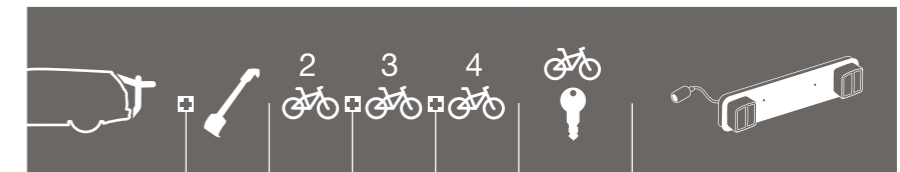

Corolla Verso	5-dr MPV 02-03	ClipOn 9104	✓	✓	Lock 538	Lightboard 976 recommended		
Corolla Verso	5-dr MPV 02-03	ClipOn High 9106	✓		✓	Lightboard 976 recommended		
Corolla Verso	5-dr MPV 02-03	FreeWay 968	✓	✓	Lock 538	Lightboard 976 recommended		
Corolla Verso	5-dr MPV 04-08	BackPac 973	973-15	✓		✓	Not needed	
Corolla Verso	5-dr MPV 04-08	ClipOn 9104	✓	✓	Lock 538	Lightboard 976 recommended		
Corolla Verso	5-dr MPV 04-08	ClipOn High 9106	✓		✓	Lightboard 976 recommended		
Corolla Verso	5-dr MPV 04-08	FreeWay 968	✓	✓	Lock 538	Lightboard 976 recommended		
iQ	3-dr Hatchback 08->	RaceWay 9910	✓		✓	Lightboard 976 recommended		
Picnic	5-dr MPV 97-00	BackPac 973	973-16	✓	973-23	973-24	✓	Not needed
Picnic	5-dr MPV 97-00	ClipOn 9104	✓	✓	Lock 538	Lightboard 976 recommended		
Picnic	5-dr MPV 97-00	ClipOn High 9106	✓		✓	Not needed		
Picnic	5-dr MPV 01-06	BackPac 973	973-16	✓	973-23	973-24	✓	Not needed
Picnic	5-dr MPV 01-06	ClipOn 9104	✓	✓	Lock 538	Lightboard 976 recommended		
Picnic	5-dr MPV 01-06	ClipOn High 9106	✓		✓	Not needed		
Previa	5-dr MPV 90-99	ClipOn High 9106	9111	✓		✓	Lightboard 976 recommended	
Previa	5-dr MPV 90-99	FreeWay 968	✓	✓	Lock 538	Lightboard 976 recommended		
Previa	5-dr MPV 90-99	BackPac 973	973-17	✓	973-23	✓	Not needed	
Prius	5-dr Hatchback 04-09	FreeWay 968	✓	✓	Lock 538	Lightboard 976 recommended		
Prius	5-dr Hatchback 04-08	RaceWay 9910/9920	✓	✓	✓	Lightboard 976 recommended		
Prius	5-dr Hatchback 09->	RaceWay 9910	✓		✓	Lightboard 976 recommended		
Yaris	3/5-dr Hatchback 04-05	ClipOn 9103	✓	✓	Lock 538	Lightboard 976 recommended		
Yaris	3/5-dr Hatchback 04-05	ClipOn High 9105	✓		✓	Not needed		
Yaris	3/5-dr Hatchback 04-05	FreeWay 968	✓	✓	Lock 538	Lightboard 976 recommended		
Yaris	3/5-dr Hatchback 06-11	ClipOn 9103	✓	✓	Lock 538	Lightboard 976 recommended		
Yaris	3/5-dr Hatchback 06-11	ClipOn High 9105	✓		✓	Not needed		
Yaris	3/5-dr Hatchback 06-11	FreeWay 968	✓	✓	Lock 538	Lightboard 976 recommended		
Yaris	5-dr Hatchback 05-11	RaceWay 9910/9920	✓	✓	✓	Lightboard 976 recommended		
Yaris	3/5-dr Hatchback 12->	ClipOn 9103	✓	✓	Lock 538	Lightboard 976 recommended		
Yaris	3/5-dr Hatchback 12->	ClipOn High 9105	✓		✓	Not needed		
Yaris	5-dr Hatchback 12->	RaceWay 9910/9920	✓	✓	✓	Lightboard 976 recommended		

VAUXHALL

Astra	3/5-dr Hatchback 92-97	FreeWay 968	✓	✓	Lock 538	Lightboard 976 recommended
Astra	5-dr Estate 92-97	FreeWay 968	✓	✓	Lock 538	Lightboard 976 recommended
Cavalier	3/5-dr Hatchback 96->	FreeWay 968	✓	✓	Lock 538	Lightboard 976 recommended
Cavalier	4-dr Sedan 96->	FreeWay 968	✓	✓	Lock 538	Lightboard 976 recommended
Corsa B	3/5-dr Hatchback 93-00	FreeWay 968	✓	✓	Lock 538	Lightboard 976 recommended
Omega	4-dr Sedan 94-03	FreeWay 968	✓	✓	Lock 538	Lightboard 976 recommended
Omega	5-dr Estate 94-03	FreeWay 968	✓	✓	Lock 538	Lightboard 976 recommended

VOLKSWAGEN