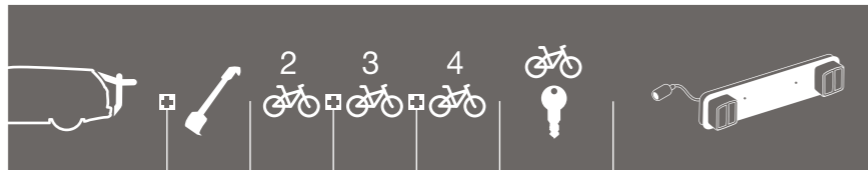

Aerostar	5-dr MPV 90-97	BackPac 973	973-16	✓	973-23	973-24	✓	Not needed
B-max	5-dr MPV 12->	BackPac 973	973-15	✓	973-23		✓	Not needed
B-max	5-dr MPV 12->	ClipOn 9104		✓	✓		Lock 538	Lightboard 976 recommended
B-max	5-dr MPV 12->	ClipOn High 9106		✓			✓	Not needed
B-max	5-dr MPV 12->	RaceWay 9910/9920		✓	✓		✓	Lightboard 976 recommended
C-max Mk II	5-dr MPV 10->	BackPac 973	973-17	✓	973-23		✓	Lightboard 976 recommended
C-max Mk II	5-dr MPV 10->	ClipOn High 9106		✓			✓	Lightboard 976 recommended
C-max Mk II	5-dr MPV 10->	ClipOn 9104		✓	✓		Lock 538	Lightboard 976 recommended
C-max Mk II	5-dr MPV 10->	RaceWay 9910/9920		✓	✓		✓	Lightboard 976 recommended
Grand C-max	5-dr MPV 10->	ClipOn 9104	9111	✓	✓		Lock 538	Lightboard 976 recommended
Grand C-max	5-dr MPV 10->	ClipOn High 9106	9111	✓			✓	Lightboard 976 recommended
Grand C-max	5-dr MPV 10->	BackPac 973	973-15	✓	973-23		✓	Not needed
Escape	5-dr SUV 00-07	ClipOn 9104		✓	✓		Lock 538	Lightboard 976 recommended
Escort	3/5-dr Hatchback 91-99	FreeWay 968		✓	✓		Lock 538	Lightboard 976 recommended
Escort	5-dr Estate 91-99	BackPac 973	973-14	✓	973-23		✓	Not needed
Escort	5-dr Estate 91-99	ClipOn 9104		✓	✓		Lock 538	Lightboard 976 recommended
Escort	5-dr Estate 91-99	ClipOn High 9106		✓			✓	Not needed
Escort	5-dr Estate 91-99	FreeWay 968		✓	✓		Lock 538	Lightboard 976 recommended
Explorer	5-dr SUV 91-93	ClipOn 9104		✓	✓		Lock 538	Lightboard 976 recommended
Explorer	5-dr SUV 91-93	ClipOn High 9106		✓			✓	Not needed
Fiesta	3-dr Hatchback 03-07	ClipOn High 9105		✓			✓	Lightboard 976 recommended
Fiesta	5-dr Hatchback 06-07	ClipOn 9103		✓	✓		Lock 538	Lightboard 976 recommended
Fiesta	3/5-dr Hatchback 90-95	FreeWay 968		✓	✓		Lock 538	Lightboard 976 recommended
Fiesta	3/5-dr Hatchback 96-01	FreeWay 968		✓	✓		Lock 538	Lightboard 976 recommended
Fiesta	5-dr Hatchback 02-05	ClipOn High 9105		✓			✓	Lightboard 976 recommended
Fiesta	5-dr Hatchback 06-07	FreeWay 968		✓	✓		Lock 538	Lightboard 976 recommended
Fiesta	3/5-dr Hatchback 90-95	ClipOn High 9106		✓			✓	Not needed
Fiesta	3/5-dr Hatchback 96-01	ClipOn High 9106		✓			✓	Not needed
Focus	3/5-dr Hatchback 98-04	ClipOn 9103		✓	✓		Lock 538	Lightboard 976 recommended
Focus	3/5-dr Hatchback 98-04	FreeWay 968		✓	✓		Lock 538	Lightboard 976 recommended
Focus	4-dr Sedan 98-04	FreeWay 968		✓	✓		Lock 538	Lightboard 976 recommended
Focus	5-dr Estate 98-04	BackPac 973	973-15	✓	973-23		✓	Not needed
Focus	5-dr Estate 98-04	ClipOn 9104		✓	✓		Lock 538	Lightboard 976 recommended
Focus	5-dr Estate 98-04	ClipOn High 9106		✓			✓	Not needed
Focus	5-dr Estate 98-04	FreeWay 968		✓	✓		Lock 538	Lightboard 976 recommended
Focus	5-dr Estate 98-04	RaceWay 9910/9920		✓	✓		✓	Lightboard 976 recommended
Focus	3/5-dr Hatchback 98-04	ClipOn High 9105		✓			✓	Lightboard 976 recommended
Focus II	5-dr Estate 04-07	BackPac 973	973-15	✓	973-23		✓	Lightboard 976 recommended
Focus II	5-dr Estate 04-07	ClipOn 9104		✓	✓		Lock 538	Lightboard 976 recommended
Focus II	5-dr Estate 04-07	ClipOn High 9106		✓			✓	Lightboard 976 recommended
Focus II	5-dr Estate 04-07	FreeWay 968		✓	✓		Lock 538	Lightboard 976 recommended
Focus II	4-dr Sedan 05-09	FreeWay 968		✓	✓		Lock 538	Lightboard 976 recommended
Focus II	5-dr Estate 08-11	BackPac 973	973-15	✓	973-23		✓	Lightboard 976 recommended
Focus II	5-dr Estate 08-11	ClipOn 9104		✓	✓		Lock 538	Lightboard 976 recommended
Focus II	5-dr Estate 08-11	ClipOn High 9106		✓			✓	Lightboard 976 recommended
Fusion	5-dr Hatchback 02-05	FreeWay 968		✓	✓		Lock 538	Lightboard 976 recommended
Fusion	5-dr Hatchback 06->	FreeWay 968		✓	✓		Lock 538	Lightboard 976 recommended
Fusion	5-dr Hatchback 06->	ClipOn 9104		✓	✓		Lock 538	Lightboard 976 recommended
Fusion	5-dr Hatchback 06->	ClipOn High 9106		✓			✓	Lightboard 976 recommended
Galaxy	5-dr MPV 01-05	BackPac 973	973-16	✓	973-23		✓	Not needed
Galaxy	5-dr MPV 01-05	ClipOn 9104	9111	✓	✓		Lock 538	Lightboard 976 recommended
Galaxy	5-dr MPV 01-05	ClipOn High 9106	9111	✓			✓	Not needed
Galaxy	5-dr MPV 01-05	FreeWay 968		✓	✓		Lock 538	Lightboard 976 recommended
Galaxy	5-dr MPV 95-00	ClipOn 9104	9111	✓	✓		Lock 538	Lightboard 976 recommended
Galaxy	5-dr MPV 95-00	ClipOn High 9106	9111	✓			✓	Not needed
Galaxy	5-dr MPV 95-00	FreeWay 968		✓	✓		Lock 538	Lightboard 976 recommended
Galaxy	5-dr MPV 95-00	BackPac 973	973-16	✓	973-23		✓	Not needed
Ka	3-dr Hatchback 97-08	ClipOn 9103		✓	✓		Lock 538	Lightboard 976 recommended