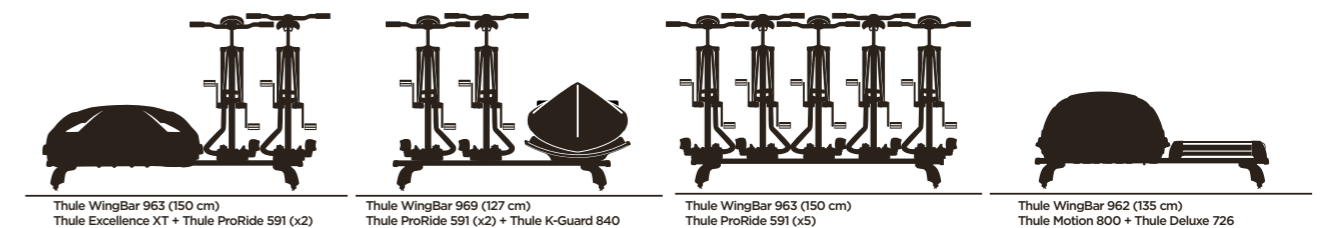

› Load carrier feet

Normal Roof

Fixpoints/Flush railings

Roof rails

Rain gutter

Load carrier feet

Roof type	Normal roof	Fixpoints			Flush railings	Roof rails				Rain gutter
Name	Thule Rapid System 754	Thule Rapid System 753	Thule Rapid System 751	Thule Wingbar Edge 959X	Thule Rapid System 753	Thule Rapid System 757	Thule Rapid System 775	Thule SmartRack 784/785 794/795	Thule Wingbar Edge 958X	Thule 951/951-2
Load capacity (kg)¹	75	100	100	75	75	100	100	75	75	100
Foot height (cm)²	9.6	7.2	10.5	5.9	7.2	7.5	6.5	7.5	4.1	15
Lock	•	•	•	•	•	•	•	• (See Misc)	•	Accessory 527
Fits WingBar	•	•	•	•	•	•	•	•	•	• (951-2)
Fits SlideBar	•	•	•	•	•	•	•	•	•	• (951-2)
Fits AeroBar	•	•	•	•	•	•	•	•	•	• (951-2)
Fits SquareBar	•	•	•	•	•	•	•	•	•	•
Fitting kit needed	•	•	•	•	•	•	•	•	•	•
TÜV approved	•	•	•	•	•	•	•	•	•	•
Fulfills City Crash norms	•	•	•	•	•	•	•	•	•	•
Miscellaneous						Fits railing sizes between 22-55 mm.	Fits railing sizes between 20-68 mm.	Fits railing sizes between 18-50 mm. Lockable with special tool.	Complete pack	Also available for cars with raised roof, foot packs 952/952-2 and 953/953-1

¹ Maximum load is the maximum approved weight for each type of roof rack. Consult your car manual and the Thule fitting instruction for your car's maximum load limit.

² Foot height is the distance from the base of the foot to the contact surface of the bar.

Please note that:

- For distances to the top of the bar, add 22 mm for Thule SquareBars, 27 mm for Thule AeroBars, 27 mm for Thule WingBars, and 48 mm for Thule SlideBars.
- The car specific fitting kit is excluded in the height measurement.

› How much can you carry?

Thule roof rack bar - Max load surface

WingBar	960	961	969	962	963
SquareBar	760	761	769	762	763
Max load surface	108 cm	120 cm	127 cm	135 cm	150 cm

SlideBar			891	892	893
Max load surface			127 cm	144 cm	162 cm