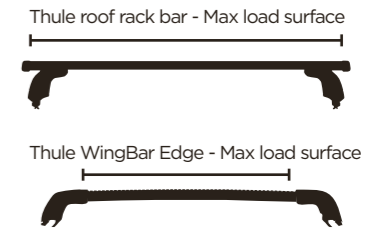

Please note that:

- For distances to the top of the bar, add 22 mm for Thule SquareBars, 27 mm for Thule AeroBars, 27 mm for Thule WingBars, and 48 mm for Thule SlideBars.
- The car specific fitting kit is excluded in the height measurement.

› How much can you carry?

Thule roof rack bar - Max load surface

WingBar	960	961	969	962	963
SquareBar	760	761	769	762	763
Max load surface	108 cm	120 cm	127 cm	135 cm	150 cm

SlideBar			891	892	893
Max load surface			127 cm	144 cm	162 cm

Thule ProBar	390	391	392	393	394	395
Max load surface	120 cm	135 cm	150 cm	175 cm	200 cm	220 cm

Thule WingBar Edge	9581	9582	9583	9584	9585	9591	9592	9593	9594	9595
Min load surface	63 cm	71 cm	79 cm	63/71 cm	71/79 cm	69 cm	77 cm	85 cm	69/77 cm	77/85 cm
Max load surface	73 cm	81 cm	89 cm	73/81 cm	81/89 cm	79 cm	87 cm	95 cm	79/87 cm	87/95 cm