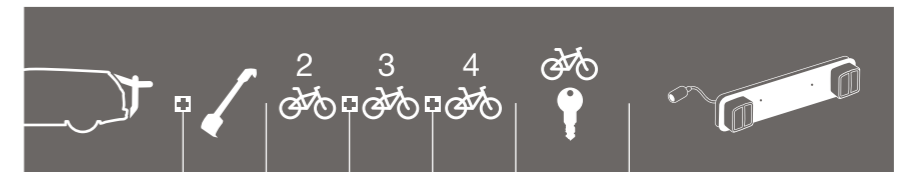

RENAULT

Trafic single door	4-dr Van 01->	BackPac 973	973-18	✓	973-23	✓	Lightboard 976 recommended
Twingo	3-dr Hatchback 93-02	ClipOn 9103	✓	✓	Lock 538	Lightboard 976 recommended	
Twingo	3-dr Hatchback 93-02	ClipOn High 9105	✓		✓	Not needed	
Twingo	3-dr Hatchback 93-02	FreeWay 968	✓	✓	Lock 538	Lightboard 976 recommended	
Twingo	3-dr Hatchback 03-07	ClipOn 9103	✓	✓	Lock 538	Lightboard 976 recommended	
Twingo	3-dr Hatchback 03-07	ClipOn High 9105	✓		✓	Not needed	
Twingo	3-dr Hatchback 03-07	FreeWay 968	✓	✓	Lock 538	Lightboard 976 recommended	
Twingo II	3-dr Hatchback 07-11	ClipOn 9103	✓	✓	Lock 538	Lightboard 976 recommended	
Twingo II	3-dr Hatchback 07-11	ClipOn High 9105	✓		✓	Not needed	
Twingo II	3-dr Hatchback 12->	ClipOn High 9105	✓		✓	Not needed	
Twingo II	3-dr Hatchback 12->	ClipOn 9103	✓	✓	Lock 538	Lightboard 976 recommended	
Twingo II	3-dr Hatchback 12->	RaceWay 9910/9920	✓	✓	✓	Lightboard 976 recommended	

ROVER

400-serie	3/5-dr Hatchback 96-99	FreeWay 968	✓	✓	Lock 538	Lightboard 976 recommended
800-serie	4-dr Sedan 87-98	FreeWay 968	✓	✓	Lock 538	Lightboard 976 recommended

SAAB

900	3/5-dr Hatchback 94-97	FreeWay 968	✓	✓	Lock 538	Lightboard 976 recommended
9-3	3/5-dr Hatchback 98-03	FreeWay 968	✓	✓	Lock 538	Lightboard 976 recommended
9-3	5-dr Hatchback 98-03	RaceWay 9910/9920	✓	✓	✓	Lightboard 976 recommended
9-5	5-dr Estate 02-05	FreeWay 968	✓	✓	Lock 538	Lightboard 976 recommended
9-5	5-dr Estate 98-01	FreeWay 968	✓	✓	Lock 538	Lightboard 976 recommended
9-5	4-dr Sedan 10->	RaceWay 9910	✓		✓	Lightboard 976 recommended

SEAT