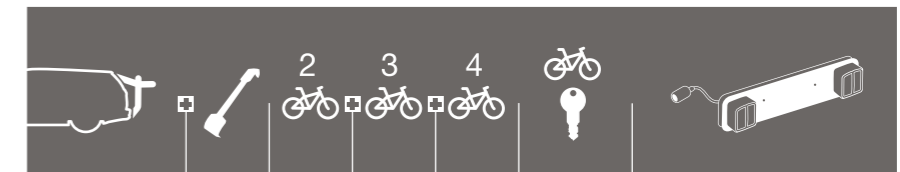

VOLKSWAGEN

Passat	4-dr Sedan 97-00	RaceWay 9910/9920		✓	✓	✓	Lightboard 976 recommended	
Passat	4-dr Sedan 01-04	FreeWay 968		✓	✓	Lock 538	Lightboard 976 recommended	
Passat	4-dr Sedan 05->	FreeWay 968		✓	✓	Lock 538	Lightboard 976 recommended	
Passat	4-dr Sedan 05-09	RaceWay 9910/9920		✓	✓	✓	Lightboard 976 recommended	
Passat	5-dr Estate 88-96	BackPac 973	973-16	✓	973-23	973-24	✓	Not needed
Passat	5-dr Estate 88-96	FreeWay 968		✓	✓	Lock 538	Lightboard 976 recommended	
Passat	5-dr Estate 88-96	ClipOn 9103		✓	✓	Lock 538	Lightboard 976 recommended	
Passat	5-dr Estate 88-96	ClipOn High 9105		✓			Not needed	
Passat	5-dr Estate 97-00	BackPac 973	973-19	✓	973-23	973-24	✓	Not needed
Passat	5-dr Estate 97-00	FreeWay 968		✓	✓	Lock 538	Lightboard 976 recommended	
Passat	5-dr Estate 97-00	ClipOn 9104		✓	✓	Lock 538	Lightboard 976 recommended	
Passat	5-dr Estate 97-00	ClipOn High 9106		✓			Not needed	
Passat	5-dr Estate 01-04	BackPac 973	973-19	✓	973-23	973-24	✓	Not needed
Passat	5-dr Estate 01-04	FreeWay 968		✓	✓	Lock 538	Lightboard 976 recommended	
Passat	5-dr Estate 01-04	ClipOn High 9106		✓			Not needed	
Passat	5-dr Estate 05-10	BackPac 973	973-19	✓	973-23		✓	Not needed
Passat	5-dr Estate 05-10	ClipOn 9104		✓	✓	Lock 538	Lightboard 976 recommended	
Passat	5-dr Estate 05-10	ClipOn High 9106		✓			Not needed	
Passat	5-dr Estate 10->	BackPac 973	973-15	✓	973-23		✓	Not needed
Passat	5-dr Estate 10->	ClipOn 9104		✓	✓	Lock 538	Lightboard 976 recommended	
Passat	5-dr Estate 10->	ClipOn High 9106		✓			Not needed	
Passat	5-dr Estate 10->	RaceWay 9910/9920		✓	✓		Lightboard 976 recommended	
Passat Alltrack	5-dr Estate 12->	BackPac 973	973-15	✓	973-23		✓	Not needed
Passat Alltrack	5-dr Estate 12->	ClipOn 9104		✓	✓	Lock 538	Lightboard 976 recommended	
Passat Alltrack	5-dr Estate 12->	ClipOn High 9106		✓			Not needed	
Passat Alltrack	5-dr Estate 12->	RaceWay 9910/9920		✓	✓	✓	Lightboard 976 recommended	
Polo	3/5-dr Hatchback 95-01	ClipOn 9103		✓	✓	Lock 538	Lightboard 976 recommended	
Polo	3/5-dr Hatchback 95-01	ClipOn High 9105		✓			Not needed	
Polo	3/5-dr Hatchback 95-01	FreeWay 968		✓	✓	Lock 538	Lightboard 976 recommended	
Polo	3/5-dr Hatchback 02-04	ClipOn 9103		✓	✓	Lock 538	Lightboard 976 recommended	
Polo	3/5-dr Hatchback 02-04	FreeWay 968		✓	✓	Lock 538	Lightboard 976 recommended	
Polo	3/5-dr Hatchback 05-08	ClipOn 9103		✓	✓	Lock 538	Lightboard 976 recommended	
Polo	3/5-dr Hatchback 05-08	FreeWay 968		✓	✓	Lock 538	Lightboard 976 recommended	
Polo	3/5-dr Hatchback 09->	ClipOn 9103		✓	✓	Lock 538	Lightboard 976 recommended	
Polo	3/5-dr Hatchback 09->	ClipOn High 9105		✓			Not needed	
Polo	3-dr Hatchback 10->	RaceWay 9910/9920		✓	✓	✓	Lightboard 976 recommended	
Polo	5-dr Hatchback 09->	RaceWay 9910/9920		✓	✓	✓	Lightboard 976 recommended	
Polo	5-dr Estate 96-01	BackPac 973	973-18	✓	973-23		✓	Not needed
Polo	5-dr Estate 96-01	ClipOn 9103		✓	✓	Lock 538	Lightboard 976 recommended	
Polo	5-dr Estate 96-01	FreeWay 968		✓	✓	Lock 538	Lightboard 976 recommended	
Polo	5-dr Estate 96-01	ClipOn High 9105		✓			Not needed	
Polo	3/5-dr Hatchback 02-04	ClipOn High 9105		✓			Not needed	
Polo	3/5-dr Hatchback 05-08	ClipOn High 9105		✓			Not needed	
Sharan	5-dr MPV 96-00	ClipOn 9104	9111	✓	✓	Lock 538	Lightboard 976 recommended	
Sharan	5-dr MPV 96-00	ClipOn High 9106	9111	✓			Not needed	
Sharan	5-dr MPV 96-00	FreeWay 968		✓	✓	Lock 538	Lightboard 976 recommended	
Sharan	5-dr MPV 96-00	BackPac 973	973-16	✓	973-23		✓	Not needed
Sharan	5-dr MPV 01-09	ClipOn 9104	9111	✓	✓	Lock 538	Lightboard 976 recommended	
Sharan	5-dr MPV 01-09	ClipOn High 9106	9111	✓			Not needed	
Sharan	5-dr MPV 01-09	FreeWay 968		✓	✓	Lock 538	Lightboard 976 recommended	
Sharan	5-dr MPV 01-09	BackPac 973	973-16	✓	973-23		✓	Not needed
Sharan	5-dr MPV 10->	ClipOn 9104		✓	✓	Lock 538	Lightboard 976 recommended	
Sharan	5-dr MPV 10->	ClipOn High 9106		✓			Not needed	
Sharan	5-dr MPV 10->	BackPac 973	973-15	✓	973-23		✓	Not needed
Sharan	5-dr MPV 10->	RaceWay 9910/9920		✓	✓	✓	Lightboard 976 recommended	
Touran	5-dr MPV 03-09	BackPac 973	973-18	✓	973-23	973-24	✓	Not needed
Touran	5-dr MPV 03-09	ClipOn 9104		✓	✓	Lock 538	Lightboard 976 recommended	
Touran	5-dr MPV 03-09	ClipOn High 9106		✓			Not needed	
Touran	5-dr MPV 03-09	FreeWay 968		✓	✓	Lock 538	Lightboard 976 recommended	
Touran	5-dr MPV 03-09	RaceWay 9910/9920		✓	✓	✓	Lightboard 976 recommended	
Touran	5-dr MPV 10->	ClipOn 9104		✓	✓	Lock 538	Lightboard 976 recommended	
Touran	5-dr MPV 10->	ClipOn High 9106		✓			Not needed	
Touran	5-dr MPV 10->	BackPac 973	973-15	✓	973-23		✓	Not needed