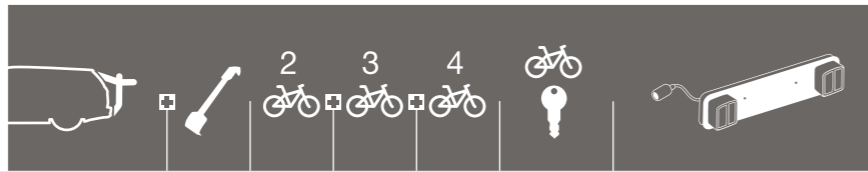

VOLKSWAGEN

Transporter (T4)	4-dr MPV 91-96	BackPac 973	973-18	✓	973-23	973-24	✓	Not needed
Transporter (T4)	4-dr MPV 97-02	BackPac 973	973-18	✓	973-23	973-24	✓	Not needed
Transporter (T5)	4-dr MPV 03->	BackPac 973	973-18	✓	973-23	973-24	✓	Not needed

VOLVO