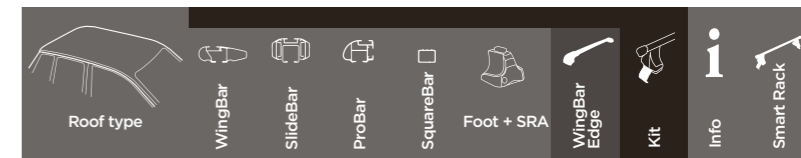

VOLKSWAGEN

Model	Configuration	Roof type	WingBar	SlideBar	ProBar	SquareBar	Foot + SRA	WingBar Edge	Kit	Info	Smart Rack
Golf IV	5-dr Hatchback 98-03	Normal Roof	961	891	391	761	754		1051		
Golf IV Variant	5-dr Estate 99-07	Roof Rails	960	891	390	760	757	9581		N	
Golf V	3-dr Hatchback 04-07	Normal Roof	969		391	769	754		1323	D	
Golf V	5-dr Hatchback 04-07	Normal Roof	969	892	391	769	754		1323	D	
Golf V Variant	5-dr Estate 07-10	Roof Rails	961	891	391	761	757	9582		N	784/794
Golf VI	3-dr Hatchback 08-12	Normal Roof	969		391	769	754		1323	D	
Golf VI	5-dr Hatchback 08-12	Normal Roof	969	892	391	769	754		1323	D	
Golf VI Variant	5-dr Estate 10-13	Roof Rails	961	891	391	761	757	9584		N	784/794
Golf VII	3-dr Hatchback 13->	Normal Roof				769	754 + 774		1710	C	
Golf VII	5-dr Hatchback 13->	Normal Roof	969	892	391	769	754		1710	D	
Golf VII Variant/Sport Combi	5-dr Estate 13->	Roof Rails	961	891	391	761	775	9584		N	
Golf Plus	5-dr Hatchback 05-08	Normal Roof	969	892	391	769	754		1406		
Golf Plus	5-dr Hatchback 05-08	Roof Rails	961	891	391	761	757	9581		N	784/794
Golf Plus	5-dr Hatchback 09->	Roof Rails	961	891	391	761	757	9584		N	784/794
Jetta IV	3-dr Hatchback 98-04	Normal Roof	961		391	761	754		1050	C	
Jetta IV	5-dr Hatchback 99-04	Normal Roof	961	891	391	761	754		1051		
Jetta V	4-dr Sedan 05-10	Normal Roof	969	892	391	769	754		1597		
Jetta Variant	5-dr Estate 08->(S. AMERICA)	Roof Rails	961	891	391	761	757	9582		N	784/794
Jetta VI	4-dr Sedan 11->	Normal Roof	969	892	391	769	754		1618	D	
LT	Van 97-06	Normal Roof				766	420				
Lupo	3-dr Hatchback 97-05	Normal Roof	961		391	761	754		1052		
Multivan (T5)	4-dr Van 03-09, 10->	Fixed Points	962	892		762	751		3034		
Multivan (T5)	4-dr Van 03-09, 10->	T-Profile	962	892		762	751		3034		
Multivan (T5) Pan Americans	4-dr MPV 10->	Fixed Points	962	892		762	751		3034		
Passat	4-dr Sedan 80-87	Raingutter				761	951				
Passat	4-dr Sedan 88-96	Normal Roof	961	891	391	761	754		1113		
Passat	4-dr Sedan 97-00	Normal Roof	961	891	391	761	754		1035	D	
Passat (B5)	4-dr Sedan 01-04	Normal Roof	961	891	391	761	754		1218		
Passat (B6)	4-dr Sedan 05-09	Normal Roof	969	892	391	769	754		1592		
Passat (B7)	4-dr Sedan 10->	Normal Roof	969	892	391	769	754		1592		
Passat	4-dr Sedan 12->(NORTH AMERICA)	Normal Roof	962	893	392	762	754		1669	C	
Passat Alltrack	5-dr Estate 12->	Roof Rails	961	891	391	761	757	9584		N	784/794
Passat CC	4-dr Coupe 08-11	Normal Roof	962	892	392	762	754		1501	C	
Passat Variant	5-dr Estate 88-96	Normal Roof	961	891	391	761	754		1057		
Passat Variant	5-dr Estate 80-87	Raingutter				761	951				
Passat Variant	5-dr Estate 80-87, 88-96	Roof Rails	961	891	391	761	775				
Passat Variant	5-dr Estate 80-87, 88-96	Roof Rails	960	891	390	760	757				
Passat Variant	5-dr Estate 97->(S. AMERICA)	Roof Rails	960	891	390	760	757				
Passat (B5) Variant	5-dr Estate 97-00, 01-05	Roof Rails	961	891	391	761	757	9581		N	784/794
Passat (B6) Variant	5-dr Estate 05-10	Roof Rails	961	891	391	761	757	9584		N	784/794
Passat (B7) Variant	5-dr Estate 10->	Roof Rails	961	891	391	761	757	9584		N	784/794
Polo	Polo 80-94	Raingutter				762	951				
Polo (Mk IV)	3-dr Hatchback 95-01	Fixed Points	960	891	390	760	753	9591	3007	C, N	
Polo (Mk IV)	5-dr Hatchback 95-01	Fixed Points	960	891	390	760	753	9591	3007	C, N	
Polo	4-dr Sedan 02-06, 07->(BRAZIL)	Normal Roof	961	891	391	761	754		1589		
Polo (Mk IV)	3-dr Hatchback 02-04, 05-09	Normal Roof	961		391	761	754		1589	D	
Polo (Mk IV)	4-dr Sedan 02-04, 05-09	Normal Roof	961	891	391	761	754		1589		
Polo (Mk IV)	5-dr Hatchback 02-04, 05-09	Normal Roof	961	891	391	761	754		1589		
Polo (Mk V)	5-dr Hatchback 09->	Normal Roof	969	892	391	769	754		1564	D	
Polo (Mk V)	3-dr Hatchback 10->	Normal Roof	969		391	769	754		1606	D	
Polo Variant	5-dr Estate 96-01	Roof Rails	961	891	391	761	757				784/794
Quantum	5-dr Estate 82-88	Raingutter				761	951				
Quantum	5-dr Estate 91->(S. AMERICA)	Roof Rails	960	891	390	760	757				
Saveiro	2-dr Pickup 10->	Fixed Points	962	892		762	753		3099	B	
Saveiro	2-dr Pickup 10->	Roof Rails	961	891	391	761	757	9582		N	784/794
Sharan	5-dr MPV 96-00	Normal Roof	962	892	392	762	754		1040		
Sharan	5-dr MPV 96-00, 01-09	Roof Rails	969	892	391	769	757	9583		N	785/795
Sharan	5-dr MPV 10->	Roof Rails	962	892	392	762	775	9583		N