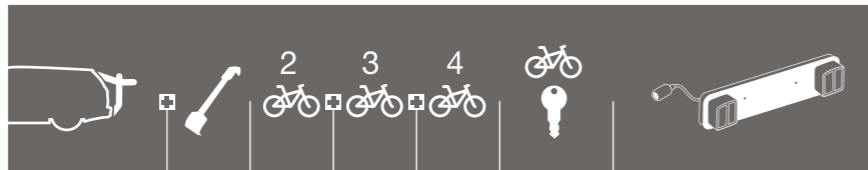

Alto	5-dr Hatchback 02-05	ClipOn 9103		✓	✓	Lock 538	Lightboard 976 recommended
Alto	3/5-dr Hatchback 94-01	ClipOn 9103		✓	✓	Lock 538	Lightboard 976 recommended
Alto	3/5-dr Hatchback 94-01	ClipOn High 9105		✓		✓	Not needed
Baleno	5-dr Estate 95-98	ClipOn 9103		✓	✓	Lock 538	Lightboard 976 recommended
Baleno	5-dr Estate 95-98	ClipOn High 9105		✓		✓	Not needed
Baleno	5-dr Estate 95-02	FreeWay 968		✓	✓	Lock 538	Lightboard 976 recommended
Baleno	5-dr Estate 99-02	ClipOn 9103		✓	✓	Lock 538	Lightboard 976 recommended
Baleno	5-dr Estate 99-02	ClipOn High 9105		✓		✓	Not needed
Ignis	3/5-dr Hatchback 00-03	ClipOn 9103		✓	✓	Lock 538	Lightboard 976 recommended
Ignis	3/5-dr Hatchback 00-03	ClipOn High 9105		✓		✓	Lightboard 976 recommended
Ignis	3/5-dr Hatchback 00-03	FreeWay 968		✓	✓	Lock 538	Lightboard 976 recommended
Liana	5-dr Hatchback 01-03	ClipOn 9104		✓	✓	Lock 538	Lightboard 976 recommended
Liana	5-dr Hatchback 01-03	ClipOn High 9106		✓		✓	Not needed
Liana	5-dr Hatchback 01-03	FreeWay 968		✓	✓	Lock 538	Lightboard 976 recommended
Liana	5-dr Hatchback 04-07	ClipOn 9104		✓	✓	Lock 538	Lightboard 976 recommended
Liana	5-dr Hatchback 04-07	ClipOn High 9106		✓		✓	Not needed
Liana	5-dr Hatchback 04-07	FreeWay 968		✓	✓	Lock 538	Lightboard 976 recommended
S-Cross SX4	5-dr SUV 13->	ClipOn 9104		✓	✓	Lock 538	Lightboard 976 recommended
S-Cross SX4	5-dr SUV 13->	RaceWay 9910/9920		✓	✓	✓	Lightboard 976 recommended
Splash	5-dr Hatchback 08->	RaceWay 9910/9920		✓	✓	✓	Lightboard 976 recommended
Swift	3/5-dr Hatchback 05-09	FreeWay 968		✓	✓	Lock 538	Lightboard 976 recommended
Swift	3/5-dr Hatchback 05-09	ClipOn 9103		✓	✓	Lock 538	Lightboard 976 recommended
Swift	3/5-dr Hatchback 05-09	ClipOn High 9105		✓		✓	Not needed
Swift/ Maruti	5-dr Hatchback 05-09	ClipOn 9103		✓	✓	Lock 538	Lightboard 976 recommended
SX4	5-dr Hatchback 06->	ClipOn 9103		✓	✓	Lock 538	Lightboard 976 recommended