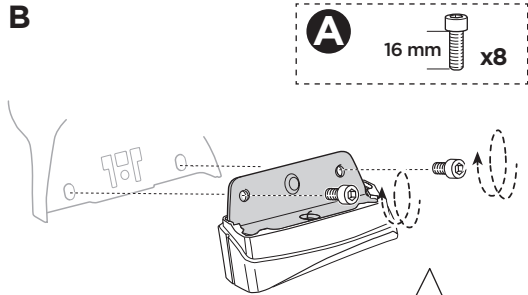

2

A

B

EN Only a few turns
DE Nur wenige Umdrehungen
FR Quelques tours uniquement
NL Slechts enkele slagen
IT Solo qualche giro
ES Sólo algunas vueltas
PT Noções básicas
SV Endast några varv
DK Kun nogle få omgange
NE Bare noen få omdreinger
FI Vain muutama kierros
ET Ainult mõni pööre
LV Tikai dažī apgriezieni
LT Tik keli pasukimai
PL Wystarczy kilka obrotów
RU Только несколько оборотов

UK Лише декілька обертів
BG Само няколко завъртания
CS Pouze několik otáček
SK Len niekoľko otáčok
SL Le nekaj obratov
HR/BIH Samo nekoliko okreta
RO Doar câteva rotiri
HU Csak néhány fordítás
EL Μόνο λίγες περιστροφές
TR Yalnızca birkaç tur

بعض دورات فقط

AR

רק מספר סיבובים

HE

ZH 仅几圈
JA 2～3回転のみ
KO 몇 번만 돌리면 됨
TH เพียงสองสามรอบ

3

x1