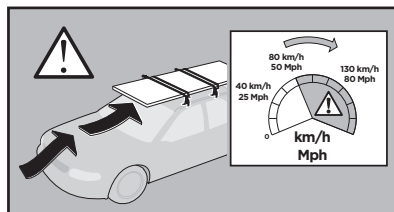

# > Instructions

**MERCEDES C-Class**, 2-dr Coupé, 11-

**MERCEDES C-Class (W204)**, 4-dr Sedan, 07-13

**MERCEDES E-Class (C207)**, 2-dr Coupé, 09-

**MERCEDES E-Class (W212)**, 4-dr Sedan, 09-

This kit is only for vehicles with fixpoint mounting and glassroof.