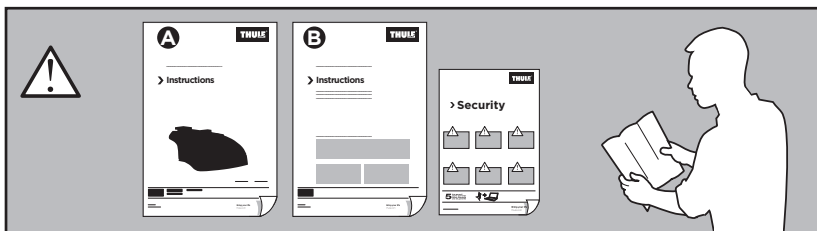

# > Instructions

**MERCEDES C-Class**, 2-dr Coupé, 11-

**MERCEDES C-Class (W204)**, 4-dr Sedan, 07-13

**MERCEDES E-Class (C207)**, 2-dr Coupé, 09-

**MERCEDES E-Class (W212)**, 4-dr Sedan, 09-

This kit is only for vehicles with fixpoint mounting and glassroof.