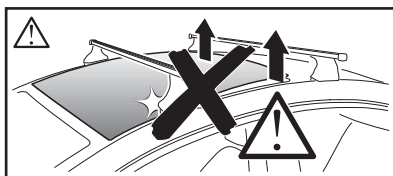

# > Instructions

**MERCEDES C-Class**, 2-dr Coupé, 11-

**MERCEDES C-Class (W204)**, 4-dr Sedan, 07-13

**MERCEDES E-Class (C207)**, 2-dr Coupé, 09-

**MERCEDES E-Class (W212)**, 4-dr Sedan, 09-

This kit is only for vehicles with fixpoint mounting and glassroof.