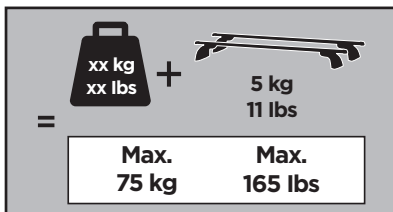

# > Instructions

**MERCEDES C-Class**, 2-dr Coupé, 11-

**MERCEDES C-Class (W204)**, 4-dr Sedan, 07-13

**MERCEDES E-Class (C207)**, 2-dr Coupé, 09-

**MERCEDES E-Class (W212)**, 4-dr Sedan, 09-

This kit is only for vehicles with fixpoint mounting and glassroof.