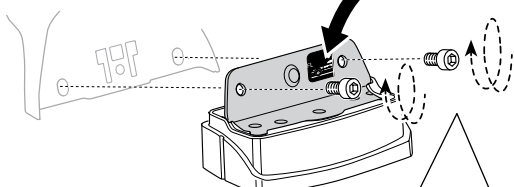

EN Only a few turns

DE Nur wenige Umdrehungen

FR Quelques tours uniquement

NL Slechts enkele slagen

IT Solo qualche giro

ES Sólo algunas vueltas

PT Noções básicas

SV Endast några varv

DK Kun nogle få omgange

NE Bare noen få omdreinger

FI Vain muutama kierros

ET Ainult mõni pööre

LV Tikai daži apgriezieni

LT Tik keli pasukimai

PL Wystarczy kilka obrotów

RU Только несколько оборотов

UK Лише декілька обертів

BG Само няколко завъртания

CS Pouze několik otáček

SK Len niekoľko otáčok

SL Le nekaj obratov

HR/BiH Samo nekoliko okreta

RO Doar câteva rotiri

HU Csak néhány fordítás

EL Μόνο λίγες περιστροφές

TR Yalnızca birkaç tur

بعض دورات فقط

רק מספר סיבובים

ZH 仅几圈

JA 2～3回転のみ

KO 몇 번만 돌리면 됨

TH เพียงสองสามรอบ

AR

HE

3

BUICK Roadmaster, 5-dr Estate, 92-96

CHRYSLER Town & Country, 5-dr MPV, 95-00, 01-05

CHRYSLER Voyager/Grand Voyager, 5-dr MPV, 95-00, 01-05

DODGE Caravan/Grand Caravan, 5-dr MPV, 95-00, 01-05

PLYMOUTH Voyager/Grand Voyager, 5-dr MPV, 95-00, 01-05

VW California T5 & T6, 4-dr Bus, 03-15, 15-

VW Caravelle T5 & T6, 4-dr Bus, 03-15, 15-

VW Multivan T5 & T6, 4-dr Bus, 03-15, 15-

VW Shuttle T5 & T6, 4-dr Bus, 03-15, 15-

VW Transporter T5 & T6, 4-dr Van, 03-15, 15-

CHEVROLET Tahoe, 5-dr SUV, 00-06

KIA Carnival, 5-dr MPV, 98-05, 06-14

KIA Sedona, 5-dr MPV, 98-05, 06-14