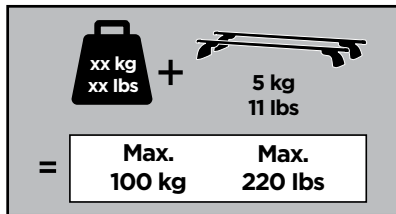

> Instructions

- **BUICK Roadmaster**, 5-dr Estate, 92-96
- **CHEVROLET Tahoe**, 5-dr SUV, 00-06
- **CHRYSLER Town & Country**, 5-dr MPV, 95-00, 01-05
- **CHRYSLER Voyager/Grand Voyager**, 5-dr MPV, 95-00, 01-05
- **DODGE Caravan/Grand Caravan**, 5-dr MPV, 95-00, 01-05
- **PLYMOUTH Voyager/Grand Voyager**, 5-dr MPV, 95-00, 01-05
- **KIA Carnival**, 5-dr MPV, 98-05, 06-14
- **KIA Sedona**, 5-dr MPV, 98-05, 06-14

- **VW California T5 & T6**, 4-dr Bus, 03-15, 15-
- **VW Caravelle T5 & T6**, 4-dr Bus, 03-15, 15-
- **VW Multivan T5 & T6**, 4-dr Bus, 03-15, 15-
- **VW Shuttle T5 & T6**, 4-dr Bus, 03-15, 15-
- **VW Transporter T5 & T6**, 4-dr Van, 03-15, 15-

This kit is only for vehicles with T-profile.