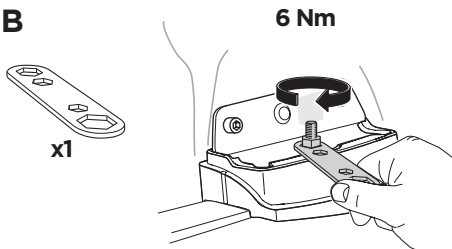

4

MERCEDES C-Class (W204), 4-dr Sedan
MERCEDES C-Class, 2-dr Coupé
MERCEDES E-Class (C207), 2-dr Coupé
MERCEDES E-Class (W212), 4-dr Sedan
MERCEDES CLS, 5-dr Estate

A

B

4

MERCEDES CLS, 4-dr Coupé

A

B