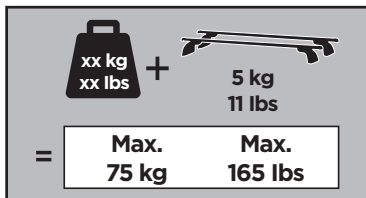

MERCEDES CLS, 5-dr Estate, 12-

MERCEDES CLS, 4-dr Coupé, 10-

*North America

This kit is only for vehicles with fixpoint and without glass roof.

ISO 11154-E

183049

C.20150615
509-3049-09

Bring your life
thule.com