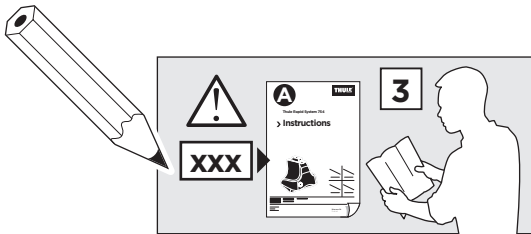

2

TOYOTA Auris, 5-dr Hatchback, 13-
TOYOTA Corolla, 5-dr Hatchback, 13-