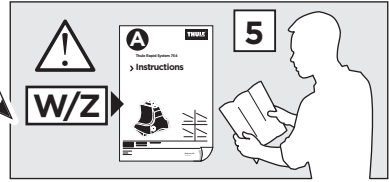

3

	W (mm)	Z (mm)	W (inch)	Z (inch)
TOYOTA Auris, 5-dr Hatchback, 13-	200	700	7 7/8	27 1/2
TOYOTA Corolla, 5-dr Hatchback, 13-	200	700	7 7/8	27 1/2