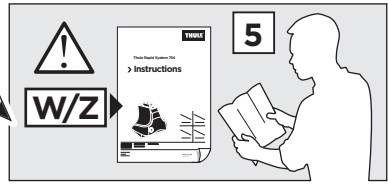

3

	W (mm)	Z (mm)	W (inch)	Z (inch)
VOLVO V60, 5-dr Estate, 11- / *14- (Without railing)	200	770	7 ⁷/₈	30 ³/₈