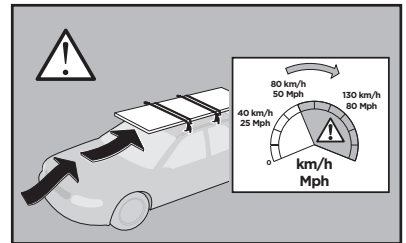

Thule Rapid System Kit 1673

> Instructions

VOLVO V60, 5-dr Estate, 11- / *14- (Without railing)

*North America

ISO 11154-E

141673

C.20140228
519-1673-02

Bring your life

thule.com