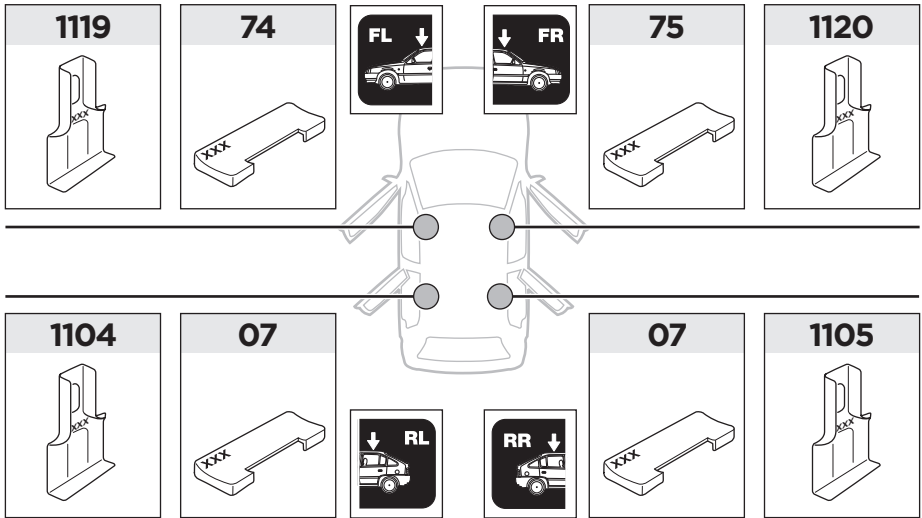

thule.com

- 07 x2
- 74 x1
- 75 x1

- 1104 x1
- 1105 x1
- 1119 x1
- 1120 x1

x1

x1

1

	X (scale)	X (mm)	X (inch)
VOLVO V60 , 5-dr Estate, 11- / *14- (Without railing)	42	1071	42 1/8

	Y (scale)	Y (mm)	Y (inch)
VOLVO V60 , 5-dr Estate, 11- / *14- (Without railing)	36	1011	39 3/4

2

VOLVO V60, 5-dr Estate, 11- / *14- (Without railing)

3

	W (mm)	Z (mm)	W (inch)	Z (inch)
VOLVO V60, 5-dr Estate, 11- / *14- (Without railing)	200	770	7 ⁷/₈	30 ³/₈