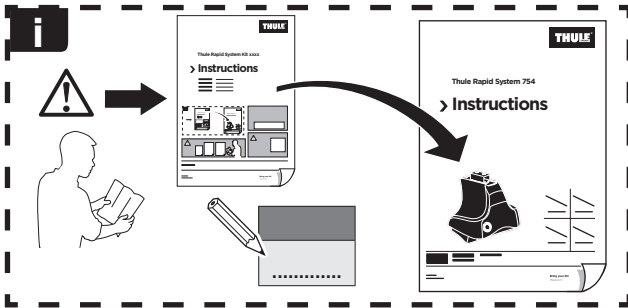

Thule Rapid System Kit 1673

> Instructions

VOLVO V60, 5-dr Estate, 11- / *14- (Without railing)

*North America

ISO 11154-E

141673

C.20140228
519-1673-02

Bring your life