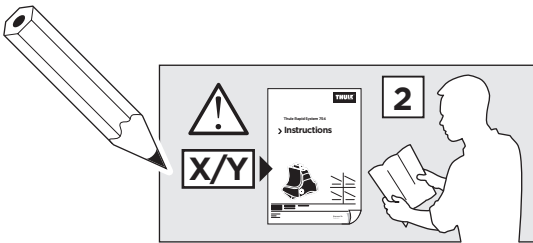

thule.com

- 07 x2
- 74 x1
- 75 x1

- 1104 x1
- 1105 x1
- 1119 x1
- 1120 x1

x1

x1

1

	X (scale)	X (mm)	X (inch)
VOLVO V60 , 5-dr Estate, 11- / *14- (Without railing)	42	1071	42 1/8

	Y (scale)	Y (mm)	Y (inch)
VOLVO V60 , 5-dr Estate, 11- / *14- (Without railing)	36	1011	39 3/4