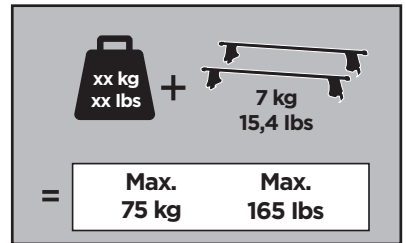

Thule Rapid System Kit 1673

> Instructions

VOLVO V60, 5-dr Estate, 11- / *14- (Without railing)

*North America

ISO 11154-E

141673

C.20140228
519-1673-02

Bring your life

thule.com

- 07 x2
- 74 x1
- 75 x1

- 1104 x1
- 1105 x1
- 1119 x1
- 1120 x1

x1

x1

1

	X (scale)	X (mm)	X (inch)
VOLVO V60 , 5-dr Estate, 11- / *14- (Without railing)	42	1071	42 1/8

	Y (scale)	Y (mm)	Y (inch)
VOLVO V60 , 5-dr Estate, 11- / *14- (Without railing)	36	1011	39 3/4

2

VOLVO V60, 5-dr Estate, 11- / *14- (Without railing)

3

	W (mm)	Z (mm)	W (inch)	Z (inch)
VOLVO V60, 5-dr Estate, 11- / *14- (Without railing)	200	770	7 ⁷/₈	30 ³/₈