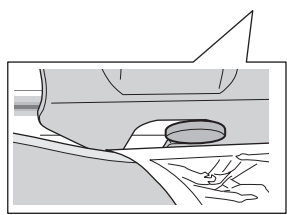

4

3

	W (mm)	Z (mm)	W (inch)	Z (inch)
Audi A5 Sportback , 5-dr Hatchback, 09- / *10-	120	730	4 ³ / ₄ "	28 ³ / ₄ "
Audi S5 Sportback , 5-dr Hatchback, *10-	120	730	4 ³ / ₄ "	28 ³ / ₄ "

4

Thule Sweden AB, Box 69, 330 33 Hillerstorp, SWEDEN
Thule Inc., 42 Silvermine Road, Seymour, Connecticut 06483, USA