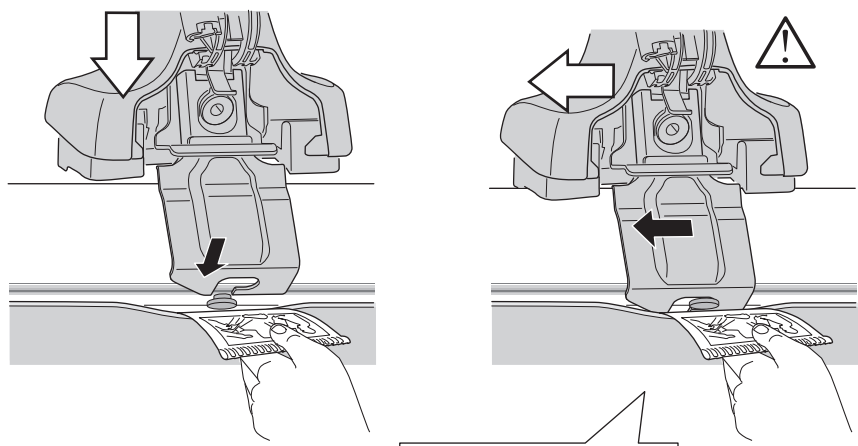

4

3

	W (mm)	Z (mm)	W (inch)	Z (inch)
Audi A5 Sportback , 5-dr Hatchback, 09- / *10-	120	730	4 ³ / ₄ "	28 ³ / ₄ "
Audi S5 Sportback , 5-dr Hatchback, *10-	120	730	4 ³ / ₄ "	28 ³ / ₄ "

4

Thule Sweden AB, Box 69, 330 33 Hillerstorp, SWEDEN
Thule Inc., 42 Silvermine Road, Seymour, Connecticut 06483, USA