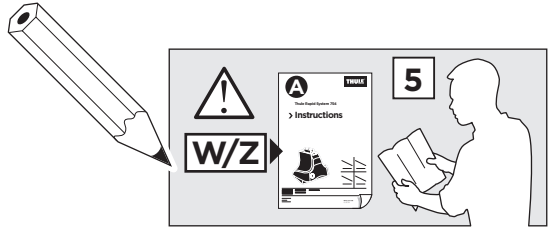

2

Audi A5, 2-dr Coupé, 07- / *08-
Audi S5, 2-dr Coupé, *08-

Audi A5 Sportback, 5-dr Hatchback, 09- / *10-
Audi S5 Sportback, 5-dr Hatchback, *10-

3

	W (mm)	Z (mm)	W (inch)	Z (inch)
Audi A5, 2-dr Coupé, 07- / *08-	160	705	6 1/4"	27 3/4"
Audi S5, 2-dr Coupé, *08-	160	705	6 1/4"	27 3/4"