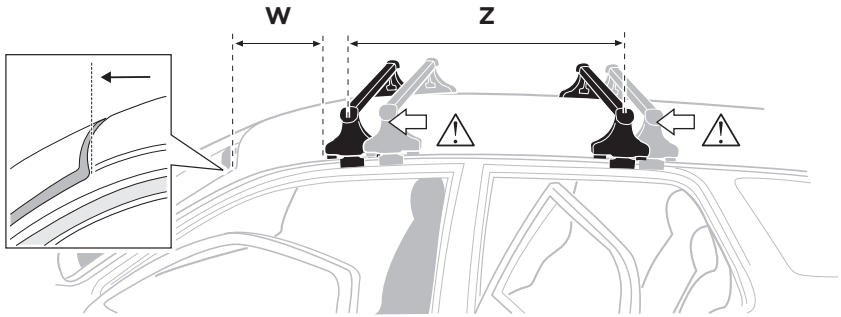

	Y (scale)	Y (mm)	Y (inch)
Audi A5, 2-dr Coupé, 07- / *08-	36	1011	39 3/4"
Audi S5, 2-dr Coupé, *08-	36	1011	39 3/4"
Audi A5 Sportback, 5-dr Hatchback, 09- / *10-	37	1021	40 1/4"
Audi S5 Sportback, 5-dr Hatchback, *10-	37	1021	40 1/4"

2

Audi A5, 2-dr Coupé, 07- / *08-
Audi S5, 2-dr Coupé, *08-

Audi A5 Sportback, 5-dr Hatchback, 09- / *10-
Audi S5 Sportback, 5-dr Hatchback, *10-

3

	W (mm)	Z (mm)	W (inch)	Z (inch)
Audi A5, 2-dr Coupé, 07- / *08-	160	705	6 1/4"	27 3/4"
Audi S5, 2-dr Coupé, *08-	160	705	6 1/4"	27 3/4"

4

3

	W (mm)	Z (mm)	W (inch)	Z (inch)
Audi A5 Sportback , 5-dr Hatchback, 09- / *10-	120	730	4 ³ / ₄ "	28 ³ / ₄ "
Audi S5 Sportback , 5-dr Hatchback, *10-	120	730	4 ³ / ₄ "	28 ³ / ₄ "

4

Thule Sweden AB, Box 69, 330 33 Hillerstorp, SWEDEN
Thule Inc., 42 Silvermine Road, Seymour, Connecticut 06483, USA