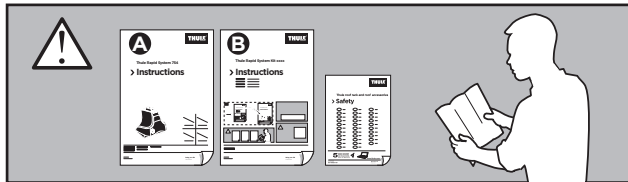

Thule Rapid System Kit 1571

> Instructions

Audi A5, 2-dr Coupé, 07- / *08-

Audi S5, 2-dr Coupé, *08-

Audi A5 Sportback, 5-dr Hatchback, 09- / *10-

Audi S5 Sportback, 5-dr Hatchback, *10-

*North America

		+		
	xx kg		7 kg	
	xx lbs		15,4 lbs	
=	2-dr	Max.	Max.	
		50 kg	110 lbs	
=	5-dr	Max.	Max.	
		60 kg	132 lbs	