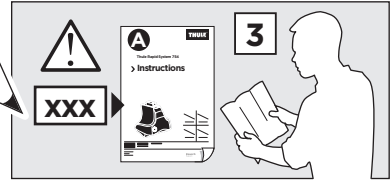

2

Audi A5, 2-dr Coupé, 07- / *08-
Audi S5, 2-dr Coupé, *08-

Audi A5 Sportback, 5-dr Hatchback, 09- / *10-
Audi S5 Sportback, 5-dr Hatchback, *10-