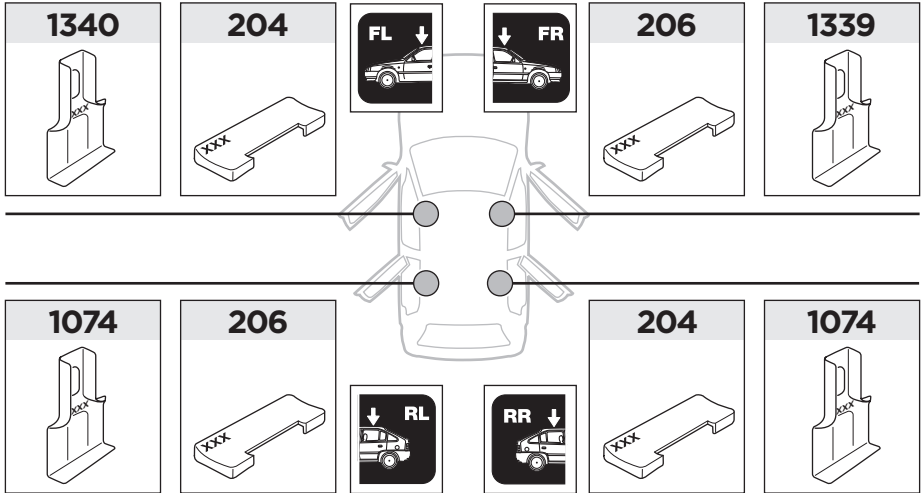

ISO 11154-E

141571

C.20150612
519-1571-05

Bring your life
thule.com

1

	X (scale)	X (mm)	X (inch)
Audi A5, 2-dr Coupé, 07- / *08-	39	1041	41"
Audi S5, 2-dr Coupé, *08-	39	1041	41"
Audi A5 Sportback, 5-dr Hatchback, 09- / *10-	39	1041	41"
Audi S5 Sportback, 5-dr Hatchback, *10-	39	1041	41"

	Y (scale)	Y (mm)	Y (inch)
Audi A5, 2-dr Coupé, 07- / *08-	36	1011	39 3/4"
Audi S5, 2-dr Coupé, *08-	36	1011	39 3/4"
Audi A5 Sportback, 5-dr Hatchback, 09- / *10-	37	1021	40 1/4"
Audi S5 Sportback, 5-dr Hatchback, *10-	37	1021	40 1/4"

2

Audi A5, 2-dr Coupé, 07- / *08-
Audi S5, 2-dr Coupé, *08-

Audi A5 Sportback, 5-dr Hatchback, 09- / *10-
Audi S5 Sportback, 5-dr Hatchback, *10-

3

	W (mm)	Z (mm)	W (inch)	Z (inch)
Audi A5, 2-dr Coupé, 07- / *08-	160	705	6 1/4"	27 3/4"
Audi S5, 2-dr Coupé, *08-	160	705	6 1/4"	27 3/4"