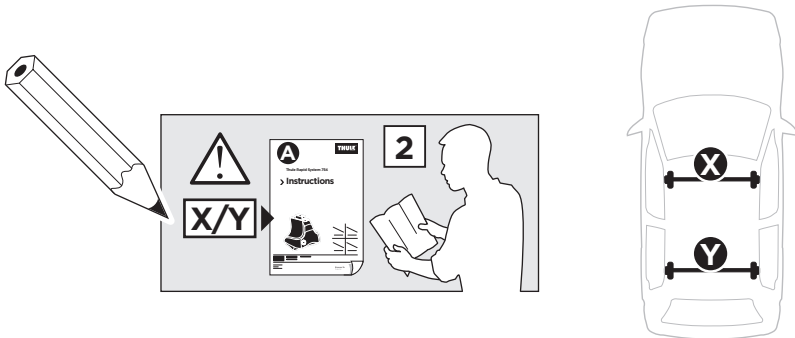

ISO 11154-E

141571

C.20150612
519-1571-05

Bring your life
thule.com

1

	X (scale)	X (mm)	X (inch)
Audi A5, 2-dr Coupé, 07- / *08-	39	1041	41"
Audi S5, 2-dr Coupé, *08-	39	1041	41"
Audi A5 Sportback, 5-dr Hatchback, 09- / *10-	39	1041	41"
Audi S5 Sportback, 5-dr Hatchback, *10-	39	1041	41"

	Y (scale)	Y (mm)	Y (inch)
Audi A5, 2-dr Coupé, 07- / *08-	36	1011	39 3/4"
Audi S5, 2-dr Coupé, *08-	36	1011	39 3/4"
Audi A5 Sportback, 5-dr Hatchback, 09- / *10-	37	1021	40 1/4"
Audi S5 Sportback, 5-dr Hatchback, *10-	37	1021	40 1/4"