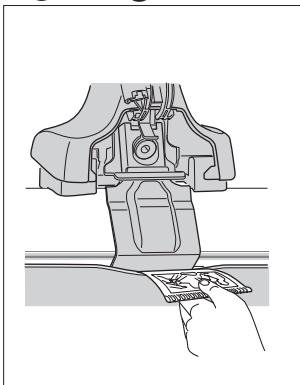

2

Audi A5, 2-dr Coupé, 07- / *08-
Audi S5, 2-dr Coupé, *08-

Audi A5 Sportback, 5-dr Hatchback, 09- / *10-
Audi S5 Sportback, 5-dr Hatchback, *10-

3

	W (mm)	Z (mm)	W (inch)	Z (inch)
Audi A5, 2-dr Coupé, 07- / *08-	160	705	6 1/4"	27 3/4"
Audi S5, 2-dr Coupé, *08-	160	705	6 1/4"	27 3/4"

4

3

	W (mm)	Z (mm)	W (inch)	Z (inch)
Audi A5 Sportback , 5-dr Hatchback, 09- / *10-	120	730	4 ³ / ₄ "	28 ³ / ₄ "
Audi S5 Sportback , 5-dr Hatchback, *10-	120	730	4 ³ / ₄ "	28 ³ / ₄ "

4

Thule Sweden AB, Box 69, 330 33 Hillerstorp, SWEDEN
Thule Inc., 42 Silvermine Road, Seymour, Connecticut 06483, USA