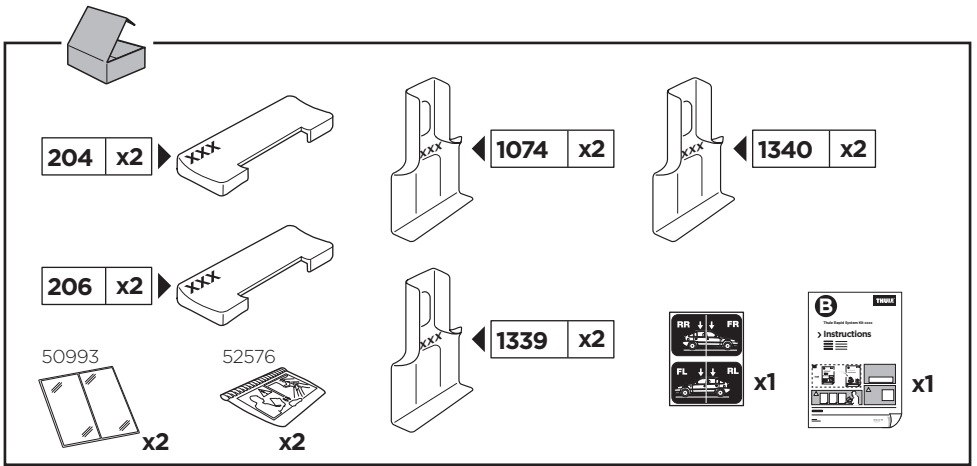

Thule Rapid System Kit 1571

> Instructions

Audi A5, 2-dr Coupé, 07- / *08-

Audi S5, 2-dr Coupé, *08-

Audi A5 Sportback, 5-dr Hatchback, 09- / *10-

Audi S5 Sportback, 5-dr Hatchback, *10-

*North America

		+		
	xx kg		7 kg	
	xx lbs		15,4 lbs	
=	2-dr	Max.	Max.	
		50 kg	110 lbs	
=	5-dr	Max.	Max.	
		60 kg	132 lbs	

ISO 11154-E

141571

C.20150612
519-1571-05

Bring your life
thule.com

1

	X (scale)	X (mm)	X (inch)
Audi A5, 2-dr Coupé, 07- / *08-	39	1041	41"
Audi S5, 2-dr Coupé, *08-	39	1041	41"
Audi A5 Sportback, 5-dr Hatchback, 09- / *10-	39	1041	41"
Audi S5 Sportback, 5-dr Hatchback, *10-	39	1041	41"

	Y (scale)	Y (mm)	Y (inch)
Audi A5, 2-dr Coupé, 07- / *08-	36	1011	39 3/4"
Audi S5, 2-dr Coupé, *08-	36	1011	39 3/4"
Audi A5 Sportback, 5-dr Hatchback, 09- / *10-	37	1021	40 1/4"
Audi S5 Sportback, 5-dr Hatchback, *10-	37	1021	40 1/4"