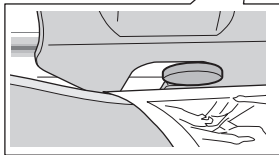

2

Audi A5, 2-dr Coupé, 07- / *08-
Audi S5, 2-dr Coupé, *08-

Audi A5 Sportback, 5-dr Hatchback, 09- / *10-
Audi S5 Sportback, 5-dr Hatchback, *10-

3

	W (mm)	Z (mm)	W (inch)	Z (inch)
Audi A5, 2-dr Coupé, 07- / *08-	160	705	6 1/4"	27 3/4"
Audi S5, 2-dr Coupé, *08-	160	705	6 1/4"	27 3/4"

4

3

	W (mm)	Z (mm)	W (inch)	Z (inch)
Audi A5 Sportback , 5-dr Hatchback, 09- / *10-	120	730	4 ³ / ₄ "	28 ³ / ₄ "
Audi S5 Sportback , 5-dr Hatchback, *10-	120	730	4 ³ / ₄ "	28 ³ / ₄ "

4

Thule Sweden AB, Box 69, 330 33 Hillerstorp, SWEDEN
Thule Inc., 42 Silvermine Road, Seymour, Connecticut 06483, USA