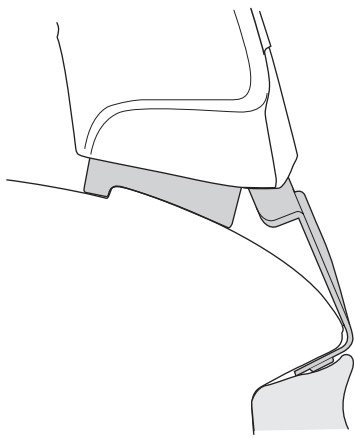

2

Audi A5, 2-dr Coupé, 07- / *08-
Audi S5, 2-dr Coupé, *08-

Audi A5 Sportback, 5-dr Hatchback, 09- / *10-
Audi S5 Sportback, 5-dr Hatchback, *10-

3

	W (mm)	Z (mm)	W (inch)	Z (inch)
Audi A5, 2-dr Coupé, 07- / *08-	160	705	6 1/4"	27 3/4"
Audi S5, 2-dr Coupé, *08-	160	705	6 1/4"	27 3/4"

4

3

	W (mm)	Z (mm)	W (inch)	Z (inch)
Audi A5 Sportback , 5-dr Hatchback, 09- / *10-	120	730	4 ³ / ₄ "	28 ³ / ₄ "
Audi S5 Sportback , 5-dr Hatchback, *10-	120	730	4 ³ / ₄ "	28 ³ / ₄ "

4

Thule Sweden AB, Box 69, 330 33 Hillerstorp, SWEDEN
Thule Inc., 42 Silvermine Road, Seymour, Connecticut 06483, USA