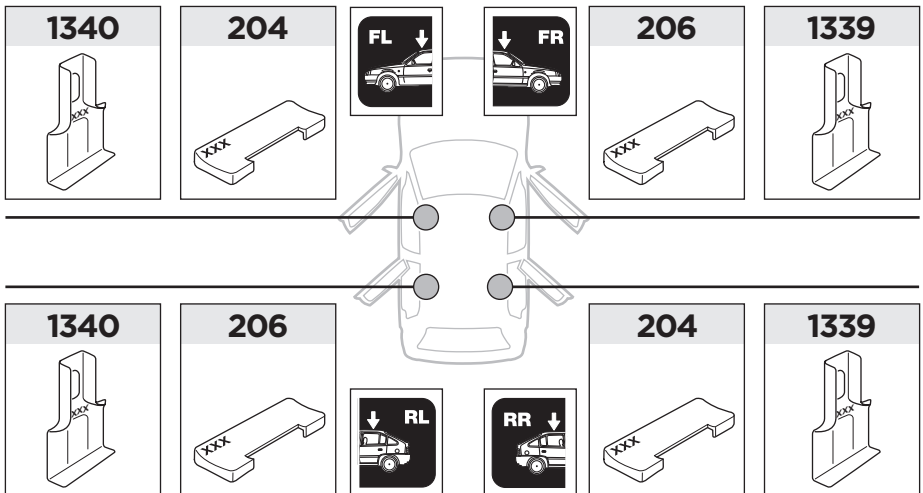

ISO 11154-E

141571

C.20150612
519-1571-05

Bring your life
thule.com

1

	X (scale)	X (mm)	X (inch)
Audi A5, 2-dr Coupé, 07- / *08-	39	1041	41"
Audi S5, 2-dr Coupé, *08-	39	1041	41"
Audi A5 Sportback, 5-dr Hatchback, 09- / *10-	39	1041	41"
Audi S5 Sportback, 5-dr Hatchback, *10-	39	1041	41"

	Y (scale)	Y (mm)	Y (inch)
Audi A5, 2-dr Coupé, 07- / *08-	36	1011	39 3/4"
Audi S5, 2-dr Coupé, *08-	36	1011	39 3/4"
Audi A5 Sportback, 5-dr Hatchback, 09- / *10-	37	1021	40 1/4"
Audi S5 Sportback, 5-dr Hatchback, *10-	37	1021	40 1/4"

2

Audi A5, 2-dr Coupé, 07- / *08-
Audi S5, 2-dr Coupé, *08-

Audi A5 Sportback, 5-dr Hatchback, 09- / *10-
Audi S5 Sportback, 5-dr Hatchback, *10-

3

	W (mm)	Z (mm)	W (inch)	Z (inch)
Audi A5, 2-dr Coupé, 07- / *08-	160	705	6 1/4"	27 3/4"
Audi S5, 2-dr Coupé, *08-	160	705	6 1/4"	27 3/4"

4

3

	W (mm)	Z (mm)	W (inch)	Z (inch)
Audi A5 Sportback , 5-dr Hatchback, 09- / *10-	120	730	4 ³ / ₄ "	28 ³ / ₄ "
Audi S5 Sportback , 5-dr Hatchback, *10-	120	730	4 ³ / ₄ "	28 ³ / ₄ "

4

Thule Sweden AB, Box 69, 330 33 Hillerstorp, SWEDEN
Thule Inc., 42 Silvermine Road, Seymour, Connecticut 06483, USA