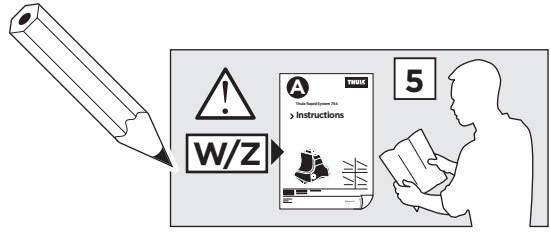

3

	W (mm)	Z (mm)	W (inch)	Z (inch)
Audi A5 Sportback, 5-dr Hatchback, 09- / *10-	120	730	4 ³/₄"	28 ³/₄"
Audi S5 Sportback, 5-dr Hatchback, *10-	120	730	4 ³/₄"	28 ³/₄"