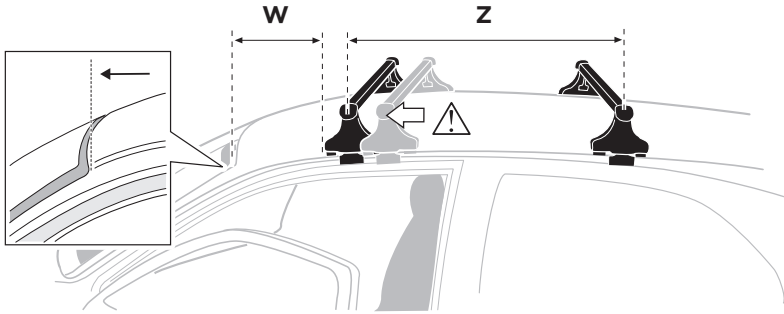

	Y (scale)	Y (mm)	Y (inch)
Audi A5, 2-dr Coupé, 07- / *08-	36	1011	39 3/4"
Audi S5, 2-dr Coupé, *08-	36	1011	39 3/4"
Audi A5 Sportback, 5-dr Hatchback, 09- / *10-	37	1021	40 1/4"
Audi S5 Sportback, 5-dr Hatchback, *10-	37	1021	40 1/4"

2

Audi A5, 2-dr Coupé, 07- / *08-
Audi S5, 2-dr Coupé, *08-

Audi A5 Sportback, 5-dr Hatchback, 09- / *10-
Audi S5 Sportback, 5-dr Hatchback, *10-

3

	W (mm)	Z (mm)	W (inch)	Z (inch)
Audi A5, 2-dr Coupé, 07- / *08-	160	705	6 1/4"	27 3/4"
Audi S5, 2-dr Coupé, *08-	160	705	6 1/4"	27 3/4"

4

3

	W (mm)	Z (mm)	W (inch)	Z (inch)
Audi A5 Sportback , 5-dr Hatchback, 09- / *10-	120	730	4 ³ / ₄ "	28 ³ / ₄ "
Audi S5 Sportback , 5-dr Hatchback, *10-	120	730	4 ³ / ₄ "	28 ³ / ₄ "

4

Thule Sweden AB, Box 69, 330 33 Hillerstorp, SWEDEN
Thule Inc., 42 Silvermine Road, Seymour, Connecticut 06483, USA