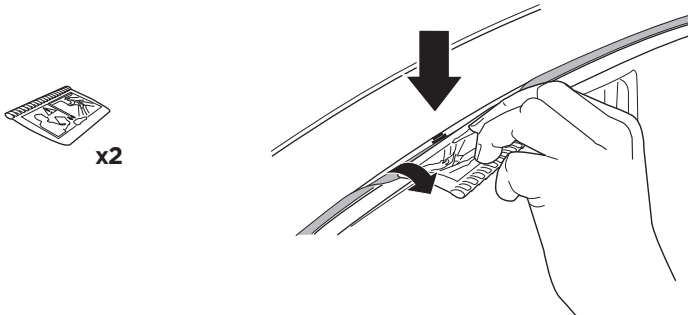

2

Audi A5, 2-dr Coupé, 07- / *08-
Audi S5, 2-dr Coupé, *08-

Audi A5 Sportback, 5-dr Hatchback, 09- / *10-
Audi S5 Sportback, 5-dr Hatchback, *10-

3

	W (mm)	Z (mm)	W (inch)	Z (inch)
Audi A5, 2-dr Coupé, 07- / *08-	160	705	6 1/4"	27 3/4"
Audi S5, 2-dr Coupé, *08-	160	705	6 1/4"	27 3/4"