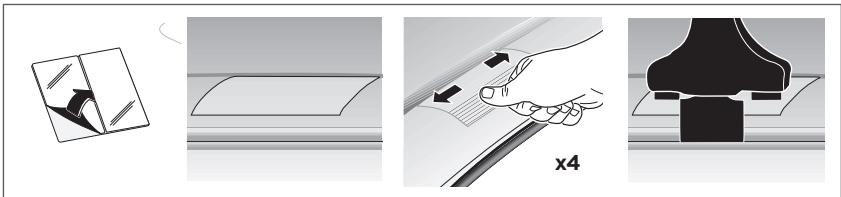

2

Audi A5, 2-dr Coupé, 07- / *08-
Audi S5, 2-dr Coupé, *08-

Audi A5 Sportback, 5-dr Hatchback, 09- / *10-
Audi S5 Sportback, 5-dr Hatchback, *10-

3

	W (mm)	Z (mm)	W (inch)	Z (inch)
Audi A5, 2-dr Coupé, 07- / *08-	160	705	6 1/4"	27 3/4"
Audi S5, 2-dr Coupé, *08-	160	705	6 1/4"	27 3/4"

4

3

	W (mm)	Z (mm)	W (inch)	Z (inch)
Audi A5 Sportback , 5-dr Hatchback, 09- / *10-	120	730	4 ³ / ₄ "	28 ³ / ₄ "
Audi S5 Sportback , 5-dr Hatchback, *10-	120	730	4 ³ / ₄ "	28 ³ / ₄ "

4

Thule Sweden AB, Box 69, 330 33 Hillerstorp, SWEDEN
Thule Inc., 42 Silvermine Road, Seymour, Connecticut 06483, USA