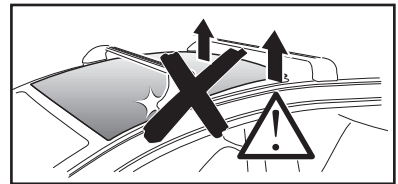

Thule Rapid System Kit 1571

> Instructions

Audi A5, 2-dr Coupé, 07- / *08-

Audi S5, 2-dr Coupé, *08-

Audi A5 Sportback, 5-dr Hatchback, 09- / *10-

Audi S5 Sportback, 5-dr Hatchback, *10-

*North America

		+		
	xx kg		7 kg	
	xx lbs		15,4 lbs	
=	2-dr	Max.	Max.	
		50 kg	110 lbs	
=	5-dr	Max.	Max.	
		60 kg	132 lbs	