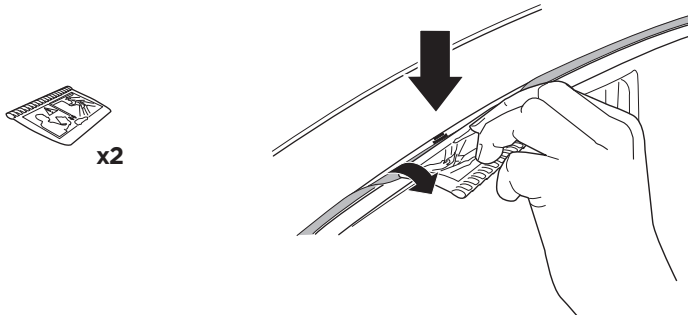

W (mm)	Z (mm)	W (inch)	Z (inch)
Audi A5 Sportback, 5-dr Hatchback, 09- / *10-	120	730	4 ³/₄"	28 ³/₄"
Audi S5 Sportback, 5-dr Hatchback, *10-	120	730	4 ³/₄"	28 ³/₄"