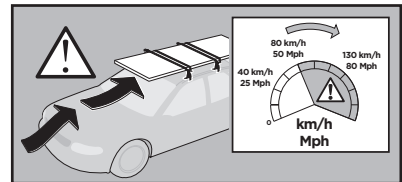

Thule Rapid System Kit 1571

> Instructions

Audi A5, 2-dr Coupé, 07- / *08-

Audi S5, 2-dr Coupé, *08-

Audi A5 Sportback, 5-dr Hatchback, 09- / *10-

Audi S5 Sportback, 5-dr Hatchback, *10-

*North America

		+		
	xx kg		7 kg	
	xx lbs		15,4 lbs	
=	2-dr	Max.	Max.	
		50 kg	110 lbs	
=	5-dr	Max.	Max.	
		60 kg	132 lbs	