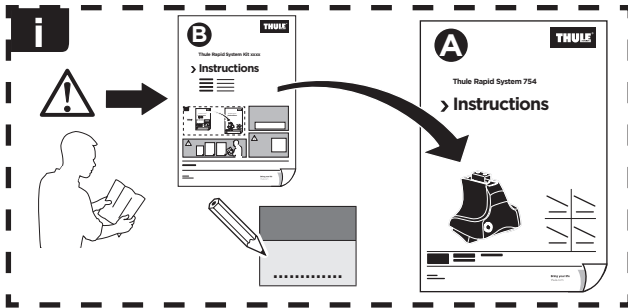

Thule Rapid System Kit 1571

> Instructions

Audi A5, 2-dr Coupé, 07- / *08-

Audi S5, 2-dr Coupé, *08-

Audi A5 Sportback, 5-dr Hatchback, 09- / *10-

Audi S5 Sportback, 5-dr Hatchback, *10-

*North America

		+		
	xx kg		7 kg	
	xx lbs		15,4 lbs	
=	2-dr	Max.	Max.	
		50 kg	110 lbs	
=	5-dr	Max.	Max.	
		60 kg	132 lbs	