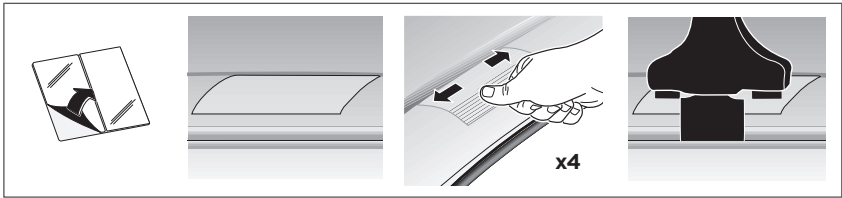

2

Audi A5, 2-dr Coupé, 07- / *08-
Audi S5, 2-dr Coupé, *08-

Audi A5 Sportback, 5-dr Hatchback, 09- / *10-
Audi S5 Sportback, 5-dr Hatchback, *10-

3

	W (mm)	Z (mm)	W (inch)	Z (inch)
Audi A5, 2-dr Coupé, 07- / *08-	160	705	6 1/4"	27 3/4"
Audi S5, 2-dr Coupé, *08-	160	705	6 1/4"	27 3/4"

4

3

	W (mm)	Z (mm)	W (inch)	Z (inch)
Audi A5 Sportback , 5-dr Hatchback, 09- / *10-	120	730	4 ³ / ₄ "	28 ³ / ₄ "
Audi S5 Sportback , 5-dr Hatchback, *10-	120	730	4 ³ / ₄ "	28 ³ / ₄ "

4

Thule Sweden AB, Box 69, 330 33 Hillerstorp, SWEDEN
Thule Inc., 42 Silvermine Road, Seymour, Connecticut 06483, USA