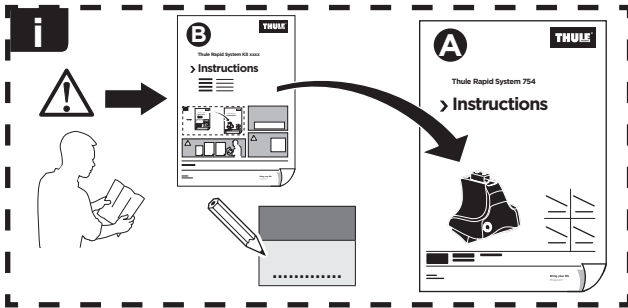

Thule Rapid System Kit 1513

> Instructions

- OPEL Insignia, 4-dr Sedan, 08-
- OPEL Insignia, 5-dr Hatchback, 08-
- VAUXHALL Insignia, 4-dr Sedan, 08-
- VAUXHALL Insignia, 5-dr Hatchback, 08-
- HOLDEN Insignia, 4-dr Sedan, 08-
- HOLDEN Insignia, 5-dr Hatchback, 08-