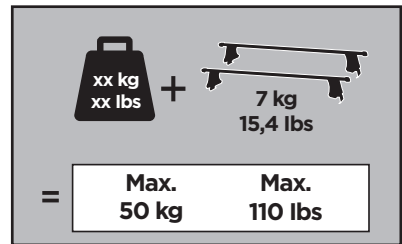

Thule Rapid System Kit 1513

> Instructions

- OPEL Insignia, 4-dr Sedan, 08-
- OPEL Insignia, 5-dr Hatchback, 08-
- VAUXHALL Insignia, 4-dr Sedan, 08-
- VAUXHALL Insignia, 5-dr Hatchback, 08-
- HOLDEN Insignia, 4-dr Sedan, 08-
- HOLDEN Insignia, 5-dr Hatchback, 08-