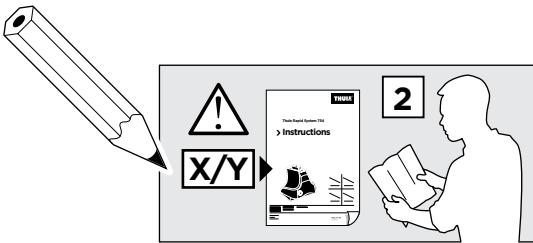

Thule Rapid System Kit 1499

> Instructions

OPEL Agila, 5-dr Hatchback, 08-
SUZUKI Splash, 5-dr Hatchback, 08-

ISO 11154-E

1

	X (scale)	X (mm)	X (inch)
OPEL Agila , 5-dr Hatchback, 08-	28,5	936	36 ⁷ / ₈
SUZUKI Splash , 5-dr Hatchback, 08-	28,5	936	36 ⁷ / ₈

	Y (scale)	Y (mm)	Y (inch)
OPEL Agila , 5-dr Hatchback, 08-	27	921	36 ¹ / ₄
SUZUKI Splash , 5-dr Hatchback, 08-	27	921	36 ¹ / ₄

2

OPEL Agila, 5-dr Hatchback, 08-
SUZUKI Splash, 5-dr Hatchback, 08-

3

	W (mm)	Z (mm)	W (inch)	Z (inch)
OPEL Agila , 5-dr Hatchback, 08-	270	700	10 ⁵/₈	27 ¹/₂
SUZUKI Splash , 5-dr Hatchback, 08-	270	700	10 ⁵/₈	27 ¹/₂