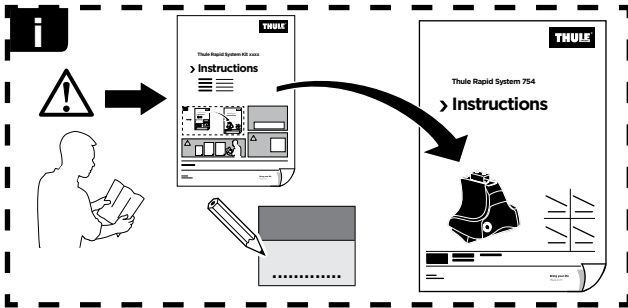

Thule Rapid System Kit 1499

> Instructions

OPEL Agila, 5-dr Hatchback, 08-
SUZUKI Splash, 5-dr Hatchback, 08-

ISO 11154-E

1

	X (scale)	X (mm)	X (inch)
OPEL Agila , 5-dr Hatchback, 08-	28,5	936	36 ⁷ / ₈
SUZUKI Splash , 5-dr Hatchback, 08-	28,5	936	36 ⁷ / ₈

	Y (scale)	Y (mm)	Y (inch)
OPEL Agila , 5-dr Hatchback, 08-	27	921	36 ¹ / ₄
SUZUKI Splash , 5-dr Hatchback, 08-	27	921	36 ¹ / ₄

2

OPEL Agila, 5-dr Hatchback, 08-
SUZUKI Splash, 5-dr Hatchback, 08-

3

	W (mm)	Z (mm)	W (inch)	Z (inch)
OPEL Agila , 5-dr Hatchback, 08-	270	700	10 ⁵/₈	27 ¹/₂
SUZUKI Splash , 5-dr Hatchback, 08-	270	700	10 ⁵/₈	27 ¹/₂