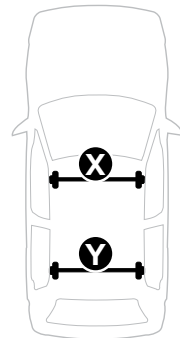

Thule Rapid System Kit 1499

> Instructions

OPEL Agila, 5-dr Hatchback, 08-
SUZUKI Splash, 5-dr Hatchback, 08-

ISO 11154-E

1

	X (scale)	X (mm)	X (inch)
OPEL Agila , 5-dr Hatchback, 08-	28,5	936	36 ⁷ / ₈
SUZUKI Splash , 5-dr Hatchback, 08-	28,5	936	36 ⁷ / ₈

	Y (scale)	Y (mm)	Y (inch)
OPEL Agila , 5-dr Hatchback, 08-	27	921	36 ¹ / ₄
SUZUKI Splash , 5-dr Hatchback, 08-	27	921	36 ¹ / ₄

2

OPEL Agila, 5-dr Hatchback, 08-
SUZUKI Splash, 5-dr Hatchback, 08-

3

	W (mm)	Z (mm)	W (inch)	Z (inch)
OPEL Agila , 5-dr Hatchback, 08-	270	700	10 ⁵/₈	27 ¹/₂
SUZUKI Splash , 5-dr Hatchback, 08-	270	700	10 ⁵/₈	27 ¹/₂