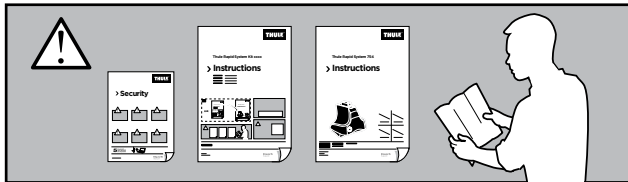

Thule Rapid System Kit 1499

> Instructions

OPEL Agila, 5-dr Hatchback, 08-
SUZUKI Splash, 5-dr Hatchback, 08-

ISO 11154-E

1

	X (scale)	X (mm)	X (inch)
OPEL Agila , 5-dr Hatchback, 08-	28,5	936	36 ⁷ / ₈
SUZUKI Splash , 5-dr Hatchback, 08-	28,5	936	36 ⁷ / ₈

	Y (scale)	Y (mm)	Y (inch)
OPEL Agila , 5-dr Hatchback, 08-	27	921	36 ¹ / ₄
SUZUKI Splash , 5-dr Hatchback, 08-	27	921	36 ¹ / ₄

2

OPEL Agila, 5-dr Hatchback, 08-
SUZUKI Splash, 5-dr Hatchback, 08-

3

	W (mm)	Z (mm)	W (inch)	Z (inch)
OPEL Agila , 5-dr Hatchback, 08-	270	700	10 ⁵/₈	27 ¹/₂
SUZUKI Splash , 5-dr Hatchback, 08-	270	700	10 ⁵/₈	27 ¹/₂