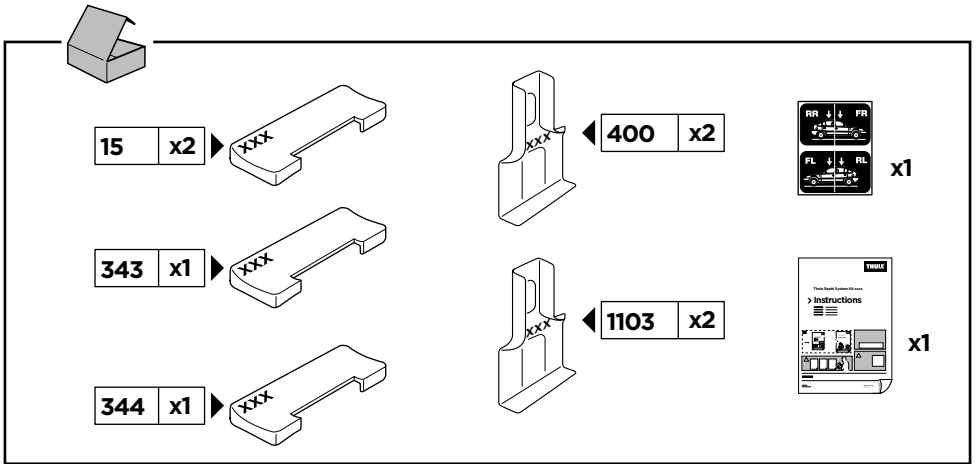

Thule Rapid System Kit 1499

> Instructions

OPEL Agila, 5-dr Hatchback, 08-
SUZUKI Splash, 5-dr Hatchback, 08-

ISO 11154-E

1

	X (scale)	X (mm)	X (inch)
OPEL Agila , 5-dr Hatchback, 08-	28,5	936	36 ⁷ / ₈
SUZUKI Splash , 5-dr Hatchback, 08-	28,5	936	36 ⁷ / ₈

	Y (scale)	Y (mm)	Y (inch)
OPEL Agila , 5-dr Hatchback, 08-	27	921	36 ¹ / ₄
SUZUKI Splash , 5-dr Hatchback, 08-	27	921	36 ¹ / ₄

2

OPEL Agila, 5-dr Hatchback, 08-
SUZUKI Splash, 5-dr Hatchback, 08-

3

	W (mm)	Z (mm)	W (inch)	Z (inch)
OPEL Agila , 5-dr Hatchback, 08-	270	700	10 ⁵/₈	27 ¹/₂
SUZUKI Splash , 5-dr Hatchback, 08-	270	700	10 ⁵/₈	27 ¹/₂