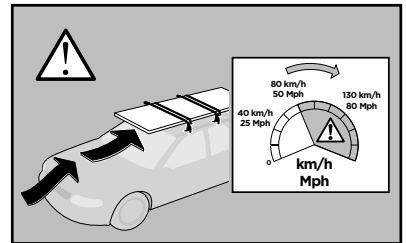

Thule Rapid System Kit 1499

> Instructions

OPEL Agila, 5-dr Hatchback, 08-
SUZUKI Splash, 5-dr Hatchback, 08-

ISO 11154-E

1

	X (scale)	X (mm)	X (inch)
OPEL Agila , 5-dr Hatchback, 08-	28,5	936	36 ⁷ / ₈
SUZUKI Splash , 5-dr Hatchback, 08-	28,5	936	36 ⁷ / ₈

	Y (scale)	Y (mm)	Y (inch)
OPEL Agila , 5-dr Hatchback, 08-	27	921	36 ¹ / ₄
SUZUKI Splash , 5-dr Hatchback, 08-	27	921	36 ¹ / ₄

2

OPEL Agila, 5-dr Hatchback, 08-
SUZUKI Splash, 5-dr Hatchback, 08-

3

	W (mm)	Z (mm)	W (inch)	Z (inch)
OPEL Agila , 5-dr Hatchback, 08-	270	700	10 ⁵/₈	27 ¹/₂
SUZUKI Splash , 5-dr Hatchback, 08-	270	700	10 ⁵/₈	27 ¹/₂