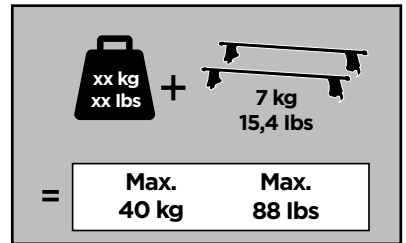

Thule Rapid System Kit 1499

> Instructions

OPEL Agila, 5-dr Hatchback, 08-
SUZUKI Splash, 5-dr Hatchback, 08-

ISO 11154-E

1

	X (scale)	X (mm)	X (inch)
OPEL Agila , 5-dr Hatchback, 08-	28,5	936	36 ⁷ / ₈
SUZUKI Splash , 5-dr Hatchback, 08-	28,5	936	36 ⁷ / ₈

	Y (scale)	Y (mm)	Y (inch)
OPEL Agila , 5-dr Hatchback, 08-	27	921	36 ¹ / ₄
SUZUKI Splash , 5-dr Hatchback, 08-	27	921	36 ¹ / ₄

2

OPEL Agila, 5-dr Hatchback, 08-
SUZUKI Splash, 5-dr Hatchback, 08-

3

	W (mm)	Z (mm)	W (inch)	Z (inch)
OPEL Agila , 5-dr Hatchback, 08-	270	700	10 ⁵/₈	27 ¹/₂
SUZUKI Splash , 5-dr Hatchback, 08-	270	700	10 ⁵/₈	27 ¹/₂