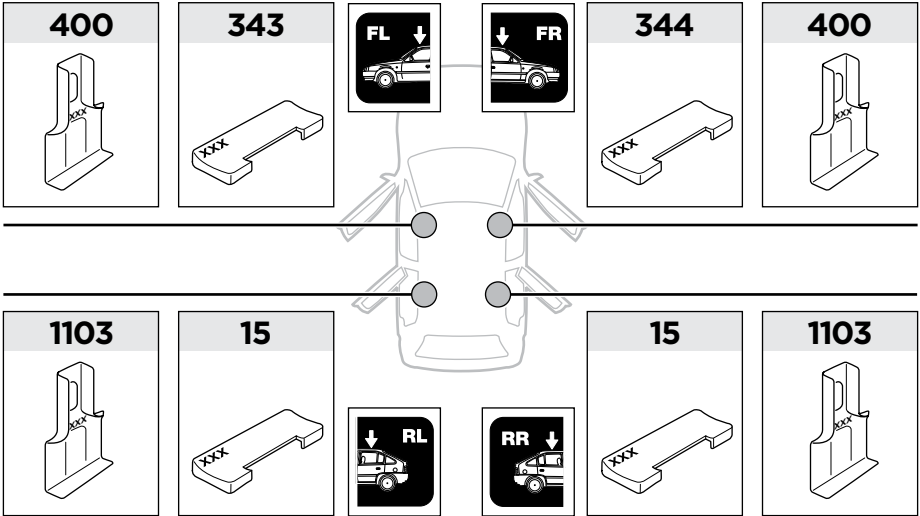

Thule Rapid System Kit 1499

> Instructions

OPEL Agila, 5-dr Hatchback, 08-
SUZUKI Splash, 5-dr Hatchback, 08-

ISO 11154-E

1

	X (scale)	X (mm)	X (inch)
OPEL Agila , 5-dr Hatchback, 08-	28,5	936	36 ⁷ / ₈
SUZUKI Splash , 5-dr Hatchback, 08-	28,5	936	36 ⁷ / ₈

	Y (scale)	Y (mm)	Y (inch)
OPEL Agila , 5-dr Hatchback, 08-	27	921	36 ¹ / ₄
SUZUKI Splash , 5-dr Hatchback, 08-	27	921	36 ¹ / ₄

2

OPEL Agila, 5-dr Hatchback, 08-
SUZUKI Splash, 5-dr Hatchback, 08-

3

	W (mm)	Z (mm)	W (inch)	Z (inch)
OPEL Agila , 5-dr Hatchback, 08-	270	700	10 ⁵/₈	27 ¹/₂
SUZUKI Splash , 5-dr Hatchback, 08-	270	700	10 ⁵/₈	27 ¹/₂