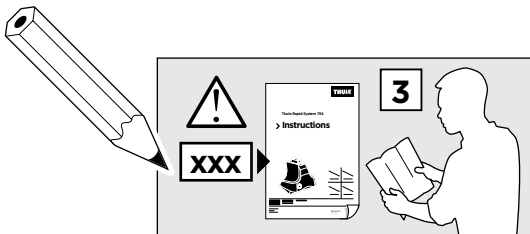

Thule Rapid System Kit 1499

> Instructions

OPEL Agila, 5-dr Hatchback, 08-
SUZUKI Splash, 5-dr Hatchback, 08-

ISO 11154-E

1

	X (scale)	X (mm)	X (inch)
OPEL Agila , 5-dr Hatchback, 08-	28,5	936	36 ⁷ / ₈
SUZUKI Splash , 5-dr Hatchback, 08-	28,5	936	36 ⁷ / ₈

	Y (scale)	Y (mm)	Y (inch)
OPEL Agila , 5-dr Hatchback, 08-	27	921	36 ¹ / ₄
SUZUKI Splash , 5-dr Hatchback, 08-	27	921	36 ¹ / ₄

2

OPEL Agila, 5-dr Hatchback, 08-
SUZUKI Splash, 5-dr Hatchback, 08-

3

	W (mm)	Z (mm)	W (inch)	Z (inch)
OPEL Agila , 5-dr Hatchback, 08-	270	700	10 ⁵/₈	27 ¹/₂
SUZUKI Splash , 5-dr Hatchback, 08-	270	700	10 ⁵/₈	27 ¹/₂