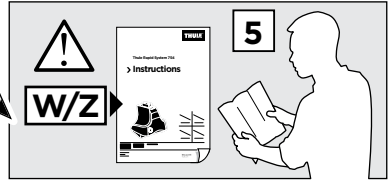

Thule Rapid System Kit 1499

> Instructions

OPEL Agila, 5-dr Hatchback, 08-
SUZUKI Splash, 5-dr Hatchback, 08-

ISO 11154-E

1

	X (scale)	X (mm)	X (inch)
OPEL Agila , 5-dr Hatchback, 08-	28,5	936	36 ⁷ / ₈
SUZUKI Splash , 5-dr Hatchback, 08-	28,5	936	36 ⁷ / ₈

	Y (scale)	Y (mm)	Y (inch)
OPEL Agila , 5-dr Hatchback, 08-	27	921	36 ¹ / ₄
SUZUKI Splash , 5-dr Hatchback, 08-	27	921	36 ¹ / ₄

2

OPEL Agila, 5-dr Hatchback, 08-
SUZUKI Splash, 5-dr Hatchback, 08-

3

	W (mm)	Z (mm)	W (inch)	Z (inch)
OPEL Agila , 5-dr Hatchback, 08-	270	700	10 ⁵/₈	27 ¹/₂
SUZUKI Splash , 5-dr Hatchback, 08-	270	700	10 ⁵/₈	27 ¹/₂