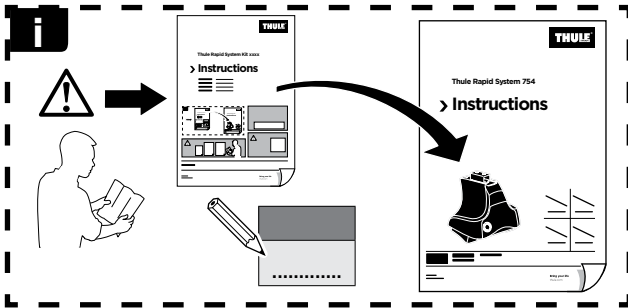

Thule Rapid System Kit 1463

> Instructions

RENAULT Laguna III, 5-dr Liftback, 07-

ISO 11154-E

141463

C.20121115
519-1463-01

Bring your life
thule.com