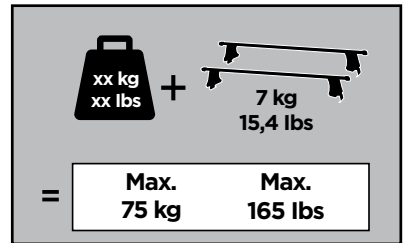

Thule Rapid System Kit 1463

> Instructions

RENAULT Laguna III, 5-dr Liftback, 07-

ISO 11154-E

141463

C.20121115
519-1463-01

Bring your life
thule.com