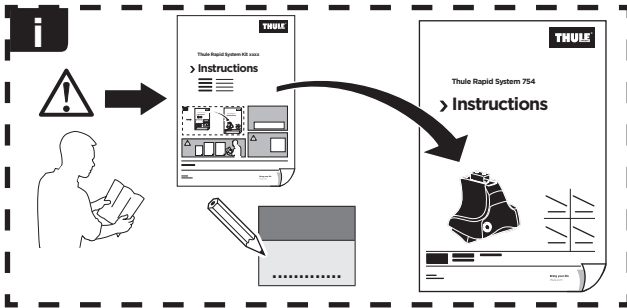

Thule Rapid System Kit 1458

> Instructions

FORD Fusion, 5-dr Hatchback, 06-12

FORD Figo, 5-dr Hatchback, 10-

ISO 11154-E

141458

C.20130304
519-1458-03

Bring your life