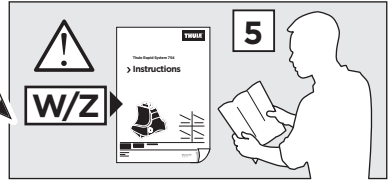

2

FORD Fusion, 5-dr Hatchback, 06-12

FORD Figo, 5-dr Hatchback, 10-

3

	W (mm)	Z (mm)	W (inch)	Z (inch)
FORD Fusion , 5-dr Hatchback, 06-12	300	700	11 ³/₄	27 ¹/₂
FORD Figo , 5-dr Hatchback, 10-	300	700	11 ³/₄	27 ¹/₂