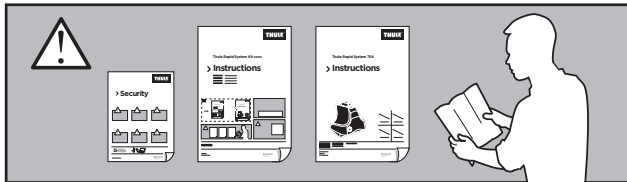

Thule Rapid System Kit 1458

> Instructions

FORD Fusion, 5-dr Hatchback, 06-12

FORD Figo, 5-dr Hatchback, 10-

ISO 11154-E

141458

C.20130304
519-1458-03

Bring your life