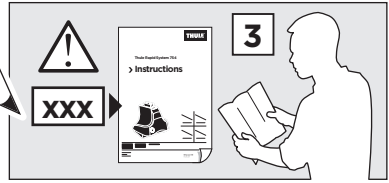

2

FORD Fusion, 5-dr Hatchback, 06-12

FORD Figo, 5-dr Hatchback, 10-