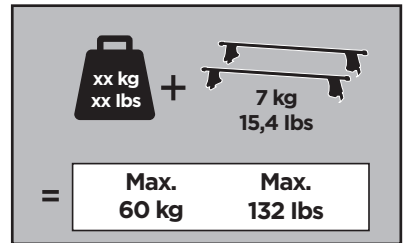

Thule Rapid System Kit 1458

> Instructions

FORD Fusion, 5-dr Hatchback, 06-12

FORD Figo, 5-dr Hatchback, 10-

ISO 11154-E

141458

C.20130304
519-1458-03

Bring your life

thule.com