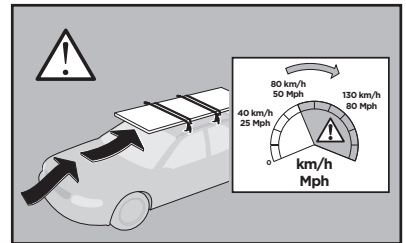

Thule Rapid System Kit 1458

> Instructions

FORD Fusion, 5-dr Hatchback, 06-12

FORD Figo, 5-dr Hatchback, 10-

ISO 11154-E

141458

C.20130304
519-1458-03

Bring your life