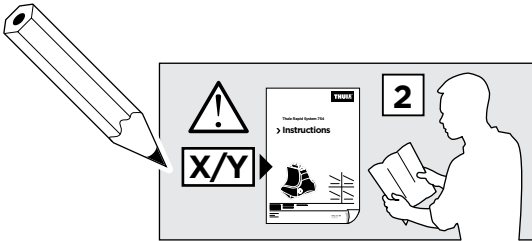

73 x2

75 x2

x1

x1

1

| | X (scale) | X (mm) | X (inch) |
|---|-------------|-------------|-----------|
| BMW 5-Series , 4-dr Sedan, 96-00, 01-03 / *97-03 | 36,5 | 1016 | 40 |
| BMW 5-Series Touring , 5-dr Estate, 96-00, 01-03 | 34 | 991 | 39 |
| BMW 5-Series , 5-dr Wagon, *97-03 | 34 | 991 | 39 |

| | Y (scale) | Y (mm) | Y (inch) |
|---|-------------|------------|---------------|
| BMW 5-Series , 4-dr Sedan, 96-00, 01-03 / *97-03 | 33 | 981 | 39 5/8 |
| BMW 5-Series Touring , 5-dr Estate, 96-00, 01-03 | 30,5 | 956 | 37 5/8 |
| BMW 5-Series , 5-dr Wagon, *97-03 | 30,5 | 956 | 37 5/8 |