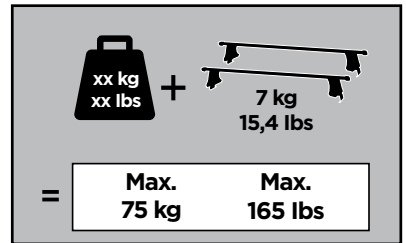

Thule Rapid System Kit 1020

> Instructions

BMW 5-Series, 4-dr Sedan, 96-00, 01-03 / *97-03

BMW 5-Series Touring, 5-dr Estate, 96-00, 01-03

BMW 5-Series, 5-dr Wagon, *97-03

*North America

ISO 11154-E

15 x4

73 x2

75 x2

x1

x1

1

| | X (scale) | X (mm) | X (inch) |
|---|-------------|-------------|-----------|
| BMW 5-Series , 4-dr Sedan, 96-00, 01-03 / *97-03 | 36,5 | 1016 | 40 |
| BMW 5-Series Touring , 5-dr Estate, 96-00, 01-03 | 34 | 991 | 39 |
| BMW 5-Series , 5-dr Wagon, *97-03 | 34 | 991 | 39 |

| | Y (scale) | Y (mm) | Y (inch) |
|---|-------------|------------|---------------|
| BMW 5-Series , 4-dr Sedan, 96-00, 01-03 / *97-03 | 33 | 981 | 39 5/8 |
| BMW 5-Series Touring , 5-dr Estate, 96-00, 01-03 | 30,5 | 956 | 37 5/8 |
| BMW 5-Series , 5-dr Wagon, *97-03 | 30,5 | 956 | 37 5/8 |

2

BMW 5-Series, 4-dr Sedan, 96-00, 01-03 / *97-03

BMW 5-Series Touring, 5-dr Estate, 96-00, 01-03

BMW 5-Series, 5-dr Wagon, *97-03

3

| | W (mm) | Z (mm) | W (inch) | Z (inch) |
|---|--------|--------|----------|----------|
| BMW 5-Series , 4-dr Sedan, 96-00, 01-03 / *97-03 | 190 | 690 | 7 1/2 | 27 1/8 |
| BMW 5-Series Touring , 5-dr Estate, 96-00, 01-03 | 480 | 700 | 18 7/8 | 27 1/2 |
| BMW 5-Series , 5-dr Wagon, *97-03 | 480 | 700 | 18 7/8 | 27 1/2 |