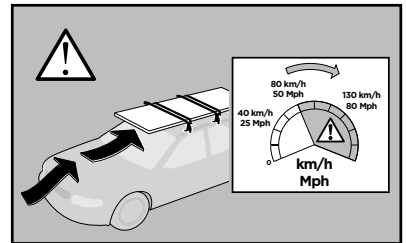

Thule Rapid System Kit 1020

> Instructions

BMW 5-Series, 4-dr Sedan, 96-00, 01-03 / *97-03

BMW 5-Series Touring, 5-dr Estate, 96-00, 01-03

BMW 5-Series, 5-dr Wagon, *97-03

*North America

ISO 11154-E

15 x4

73 x2

75 x2

x1

x1

1

	X (scale)	X (mm)	X (inch)
BMW 5-Series, 4-dr Sedan, 96-00, 01-03 / *97-03	36,5	1016	40
BMW 5-Series Touring, 5-dr Estate, 96-00, 01-03	34	991	39
BMW 5-Series, 5-dr Wagon, *97-03	34	991	39