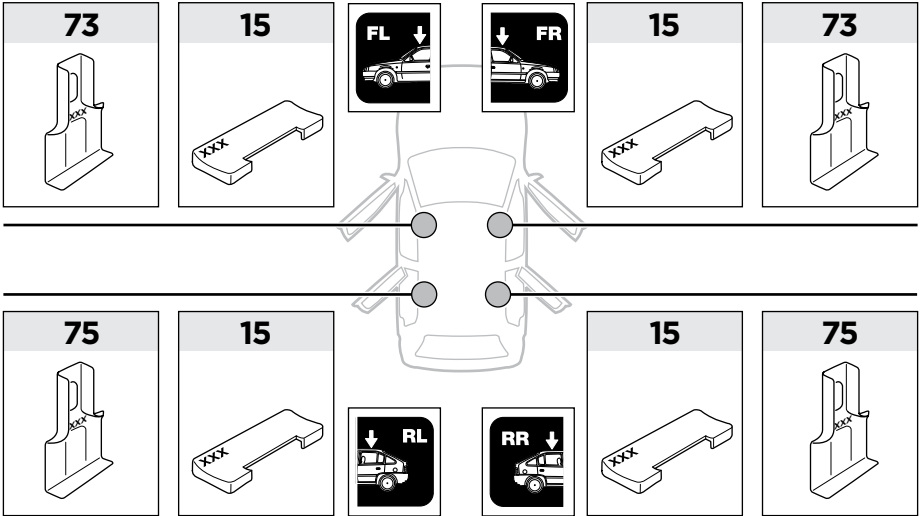

73 x2

75 x2

x1

x1

1

| | X (scale) | X (mm) | X (inch) |
|---|-------------|-------------|-----------|
| BMW 5-Series , 4-dr Sedan, 96-00, 01-03 / *97-03 | 36,5 | 1016 | 40 |
| BMW 5-Series Touring , 5-dr Estate, 96-00, 01-03 | 34 | 991 | 39 |
| BMW 5-Series , 5-dr Wagon, *97-03 | 34 | 991 | 39 |

| | Y (scale) | Y (mm) | Y (inch) |
|---|-------------|------------|---------------|
| BMW 5-Series , 4-dr Sedan, 96-00, 01-03 / *97-03 | 33 | 981 | 39 5/8 |
| BMW 5-Series Touring , 5-dr Estate, 96-00, 01-03 | 30,5 | 956 | 37 5/8 |
| BMW 5-Series , 5-dr Wagon, *97-03 | 30,5 | 956 | 37 5/8 |

2

BMW 5-Series, 4-dr Sedan, 96-00, 01-03 / *97-03

BMW 5-Series Touring, 5-dr Estate, 96-00, 01-03

BMW 5-Series, 5-dr Wagon, *97-03

3

| | W (mm) | Z (mm) | W (inch) | Z (inch) |
|---|--------|--------|----------|----------|
| BMW 5-Series , 4-dr Sedan, 96-00, 01-03 / *97-03 | 190 | 690 | 7 1/2 | 27 1/8 |
| BMW 5-Series Touring , 5-dr Estate, 96-00, 01-03 | 480 | 700 | 18 7/8 | 27 1/2 |
| BMW 5-Series , 5-dr Wagon, *97-03 | 480 | 700 | 18 7/8 | 27 1/2 |