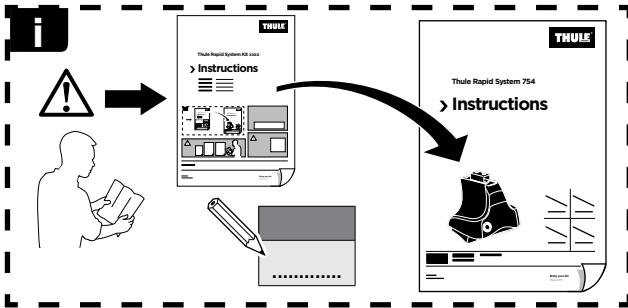

Thule Rapid System Kit 1020

> Instructions

BMW 5-Series, 4-dr Sedan, 96-00, 01-03 / *97-03

BMW 5-Series Touring, 5-dr Estate, 96-00, 01-03

BMW 5-Series, 5-dr Wagon, *97-03

*North America

ISO 11154-E

15 x4