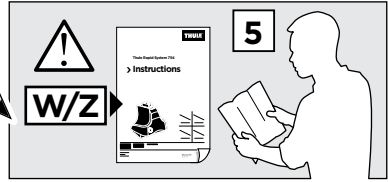

2

BMW 5-Series, 4-dr Sedan, 96-00, 01-03 / *97-03

BMW 5-Series Touring, 5-dr Estate, 96-00, 01-03

BMW 5-Series, 5-dr Wagon, *97-03

3

| | W (mm) | Z (mm) | W (inch) | Z (inch) |
|---|--------|--------|----------|----------|
| BMW 5-Series , 4-dr Sedan, 96-00, 01-03 / *97-03 | 190 | 690 | 7 1/2 | 27 1/8 |
| BMW 5-Series Touring , 5-dr Estate, 96-00, 01-03 | 480 | 700 | 18 7/8 | 27 1/2 |
| BMW 5-Series , 5-dr Wagon, *97-03 | 480 | 700 | 18 7/8 | 27 1/2 |