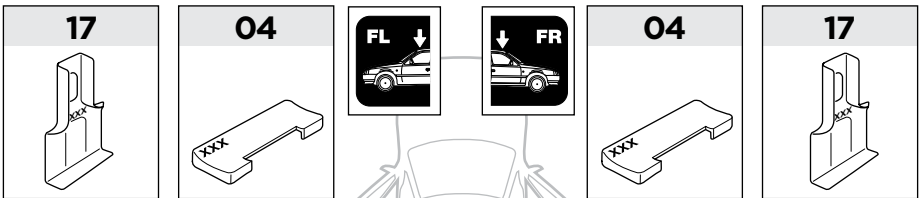

- MERCEDES BENZ C-Class (W202), 4-dr Sedan, 93-99 / *94-00
- MERCEDES BENZ C-Class (W202), 5-dr Estate, 93-99
- MERCEDES BENZ E-Class (W210), 4-dr, Sedan 95-01 / *96-02