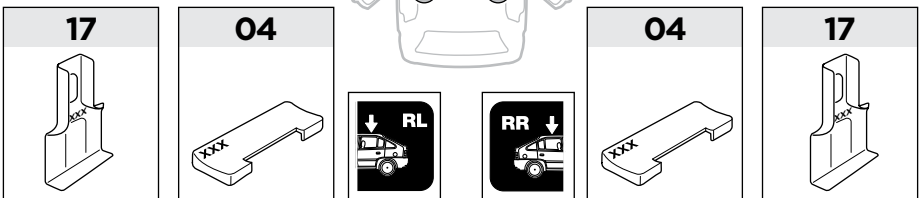

- MERCEDES BENZ C-Class (W202), 4-dr Sedan, 93-99 / *94-00
- MERCEDES BENZ C-Class (W202), 5-dr Estate, 93-99
- MERCEDES BENZ E-Class (W210), 4-dr, Sedan 95-01 / *96-02