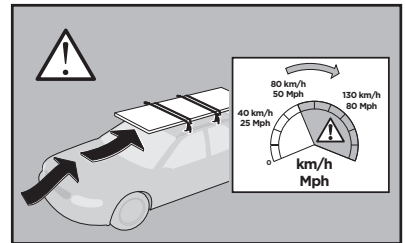

Thule Rapid System Kit 1002

> Instructions

AUDI A6, 4-dr Sedan, 94-97

AUDI A6 Avant, 5-dr Estate, 94-97

AUDI 100, 4-dr Sedan, 91-93

ISO 11154-E

141002

C.20130107
519-1002-01

Bring your life

thule.com