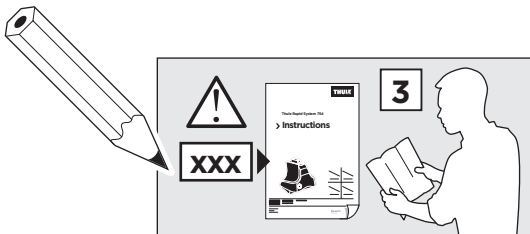

2

AUDI A6, 4-dr Sedan, 94-97

AUDI A6 Avant, 5-dr Estate, 94-97

AUDI 100, 4-dr Sedan, 91-93