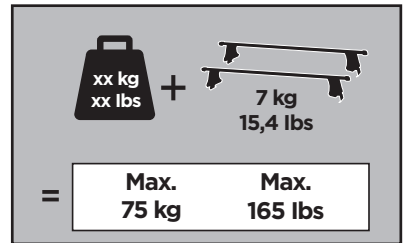

Thule Rapid System Kit 1002

> Instructions

AUDI A6, 4-dr Sedan, 94-97

AUDI A6 Avant, 5-dr Estate, 94-97

AUDI 100, 4-dr Sedan, 91-93

ISO 11154-E

141002

C.20130107
519-1002-01

Bring your life

thule.com